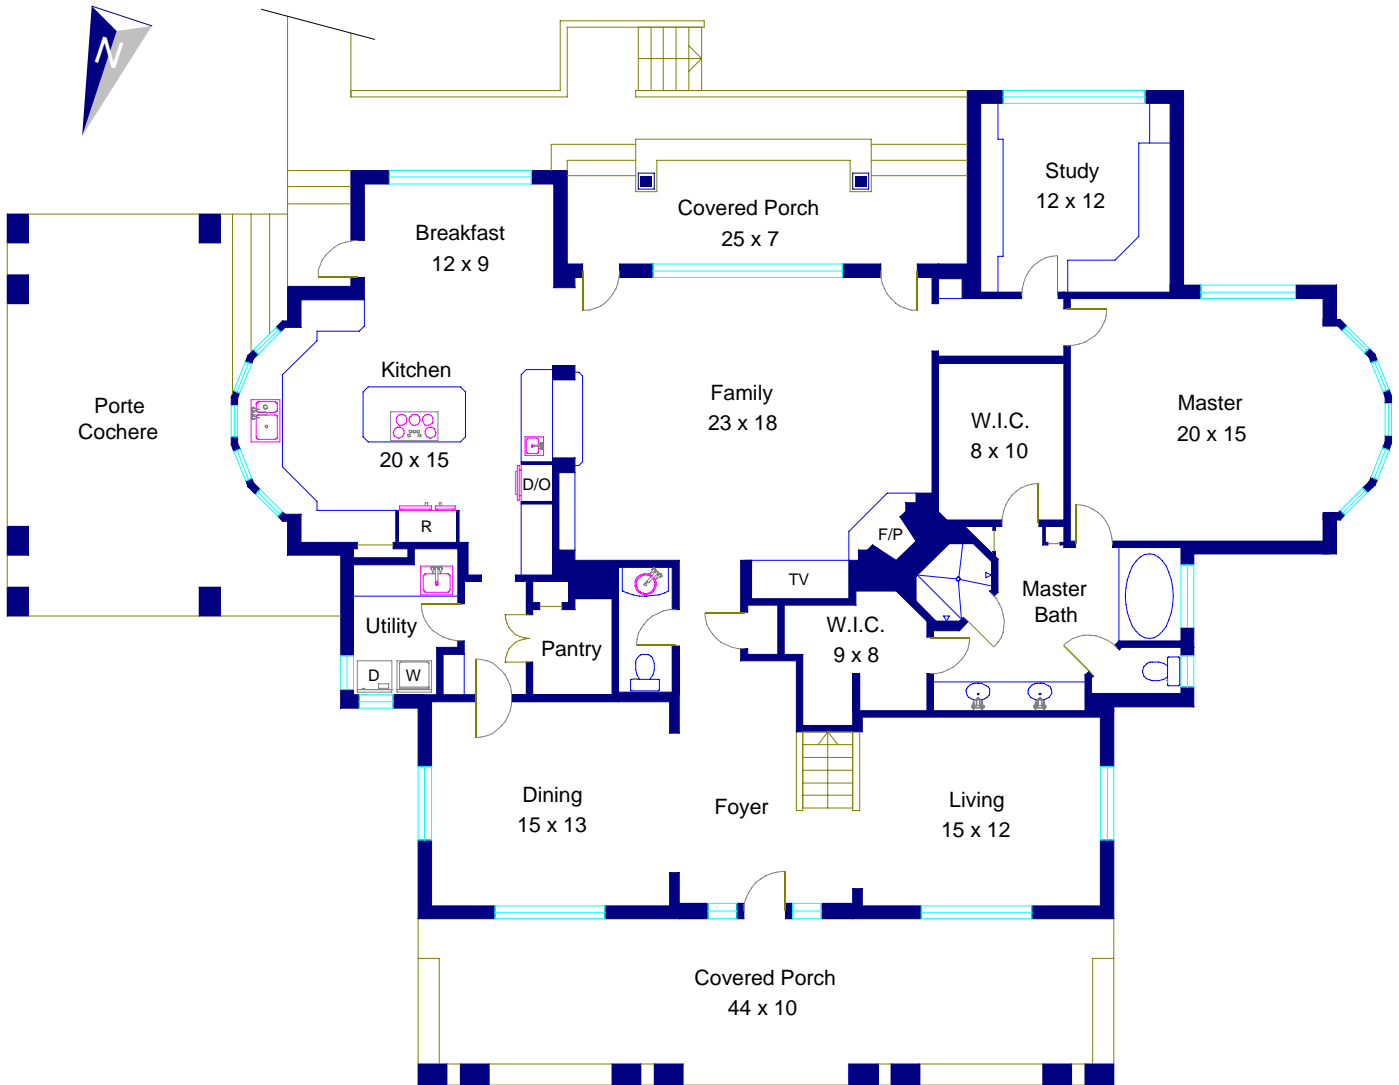

**1101 Blackacre
Austin, Texas**

Note: This floor plan is an artistic rendering only. All dimensions are approximate.

Floor Plan Graphics and Betty Hood LLC

make no representation or warranty as to this rendering's accuracy

and no measurements or dimensions should be relied upon without independent verification.

Marketed by Betty Hood, Betty Hood Real Estate LLC, 512.328.4068, www.bettyhood.com

Floor plan created by Floor Plan Graphics, 512.454.0383, FloorPlanGraphics.com