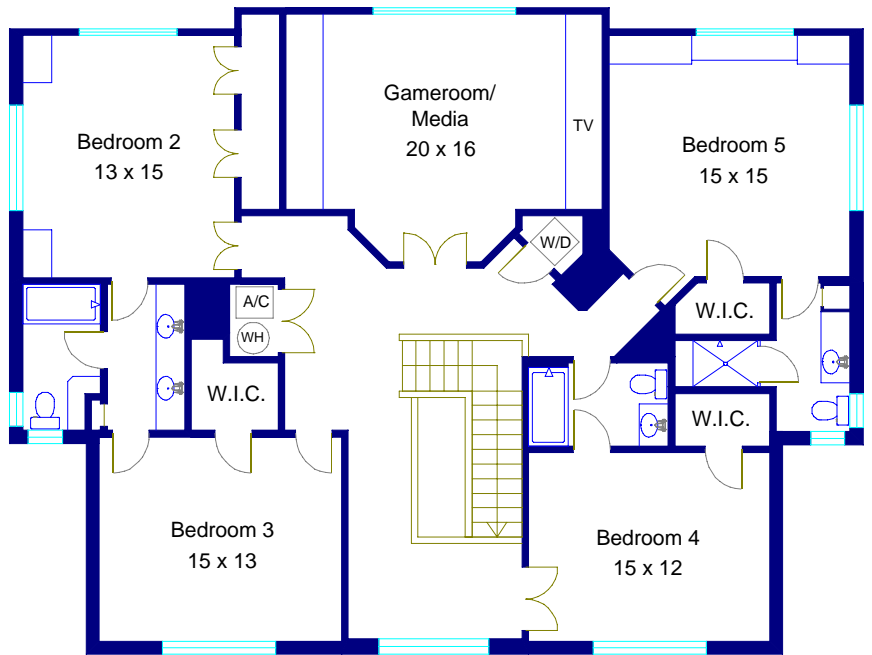

**1101 Blackacre
Austin, Texas**

Note: This floor plan is an artistic rendering only. All dimensions are approximate.

Floor Plan Graphics and Betty Hood LLC

make no representation or warranty as to this rendering's accuracy

and no measurements or dimensions should be relied upon without independent verification.

Marketed by Betty Hood, Betty Hood Real Estate LLC, 512.328.4068, www.bettyhood.com

Floor plan created by Floor Plan Graphics, 512.454.0383, FloorPlanGraphics.com