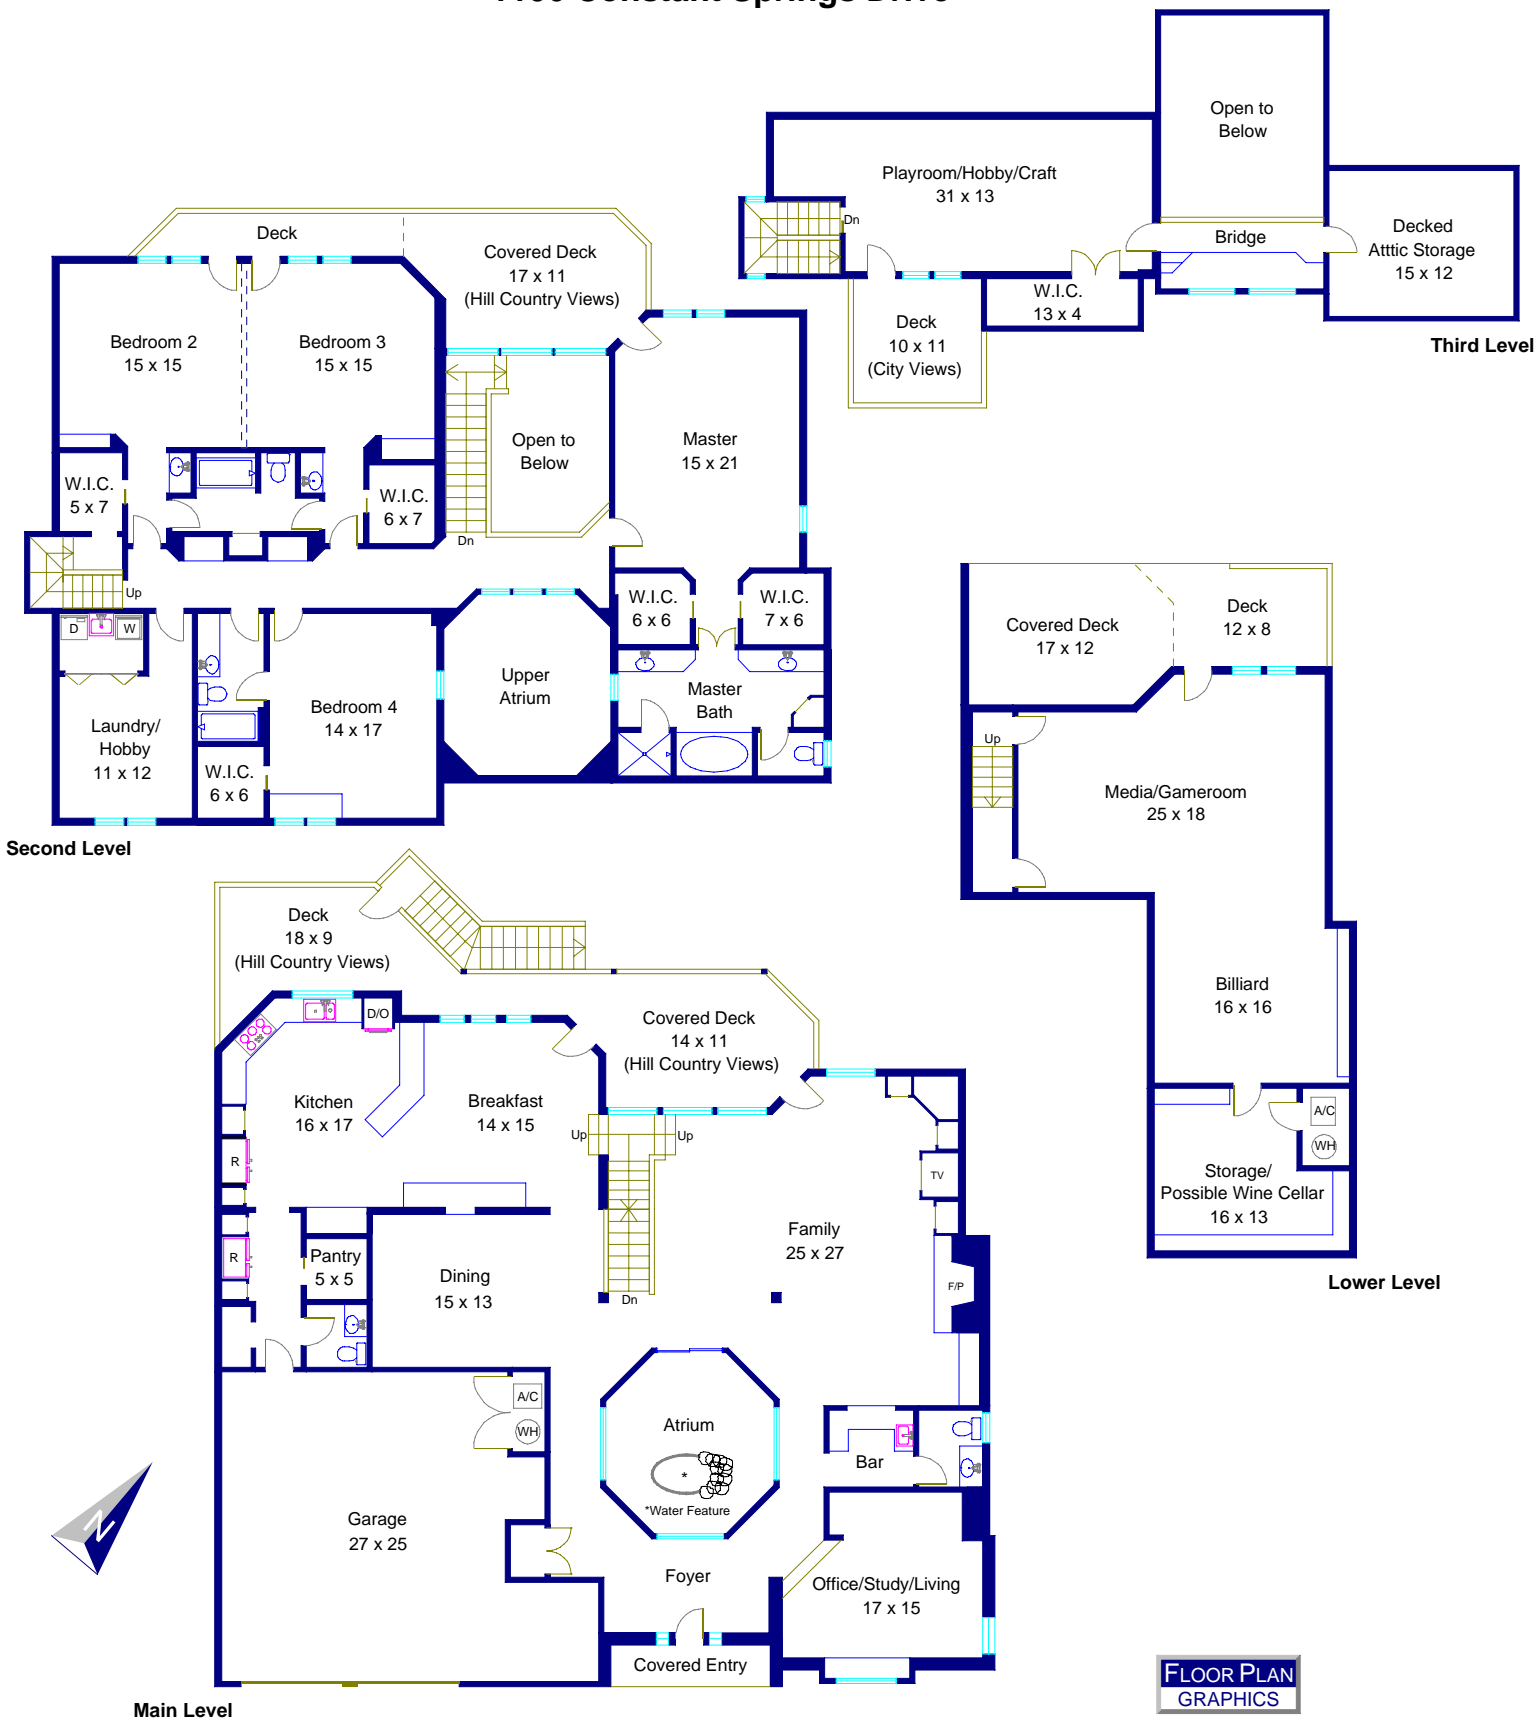

1106 Constant Springs Drive

**FLOOR PLAN
GRAPHICS**

Note: This floor plan is an artistic rendering only. All dimensions are approximate. Floor Plan Graphics and Betty Hood Real Estate LLC make no representation or warranty as to this rendering's accuracy and no measurements or dimensions should be relied upon without independent verification.