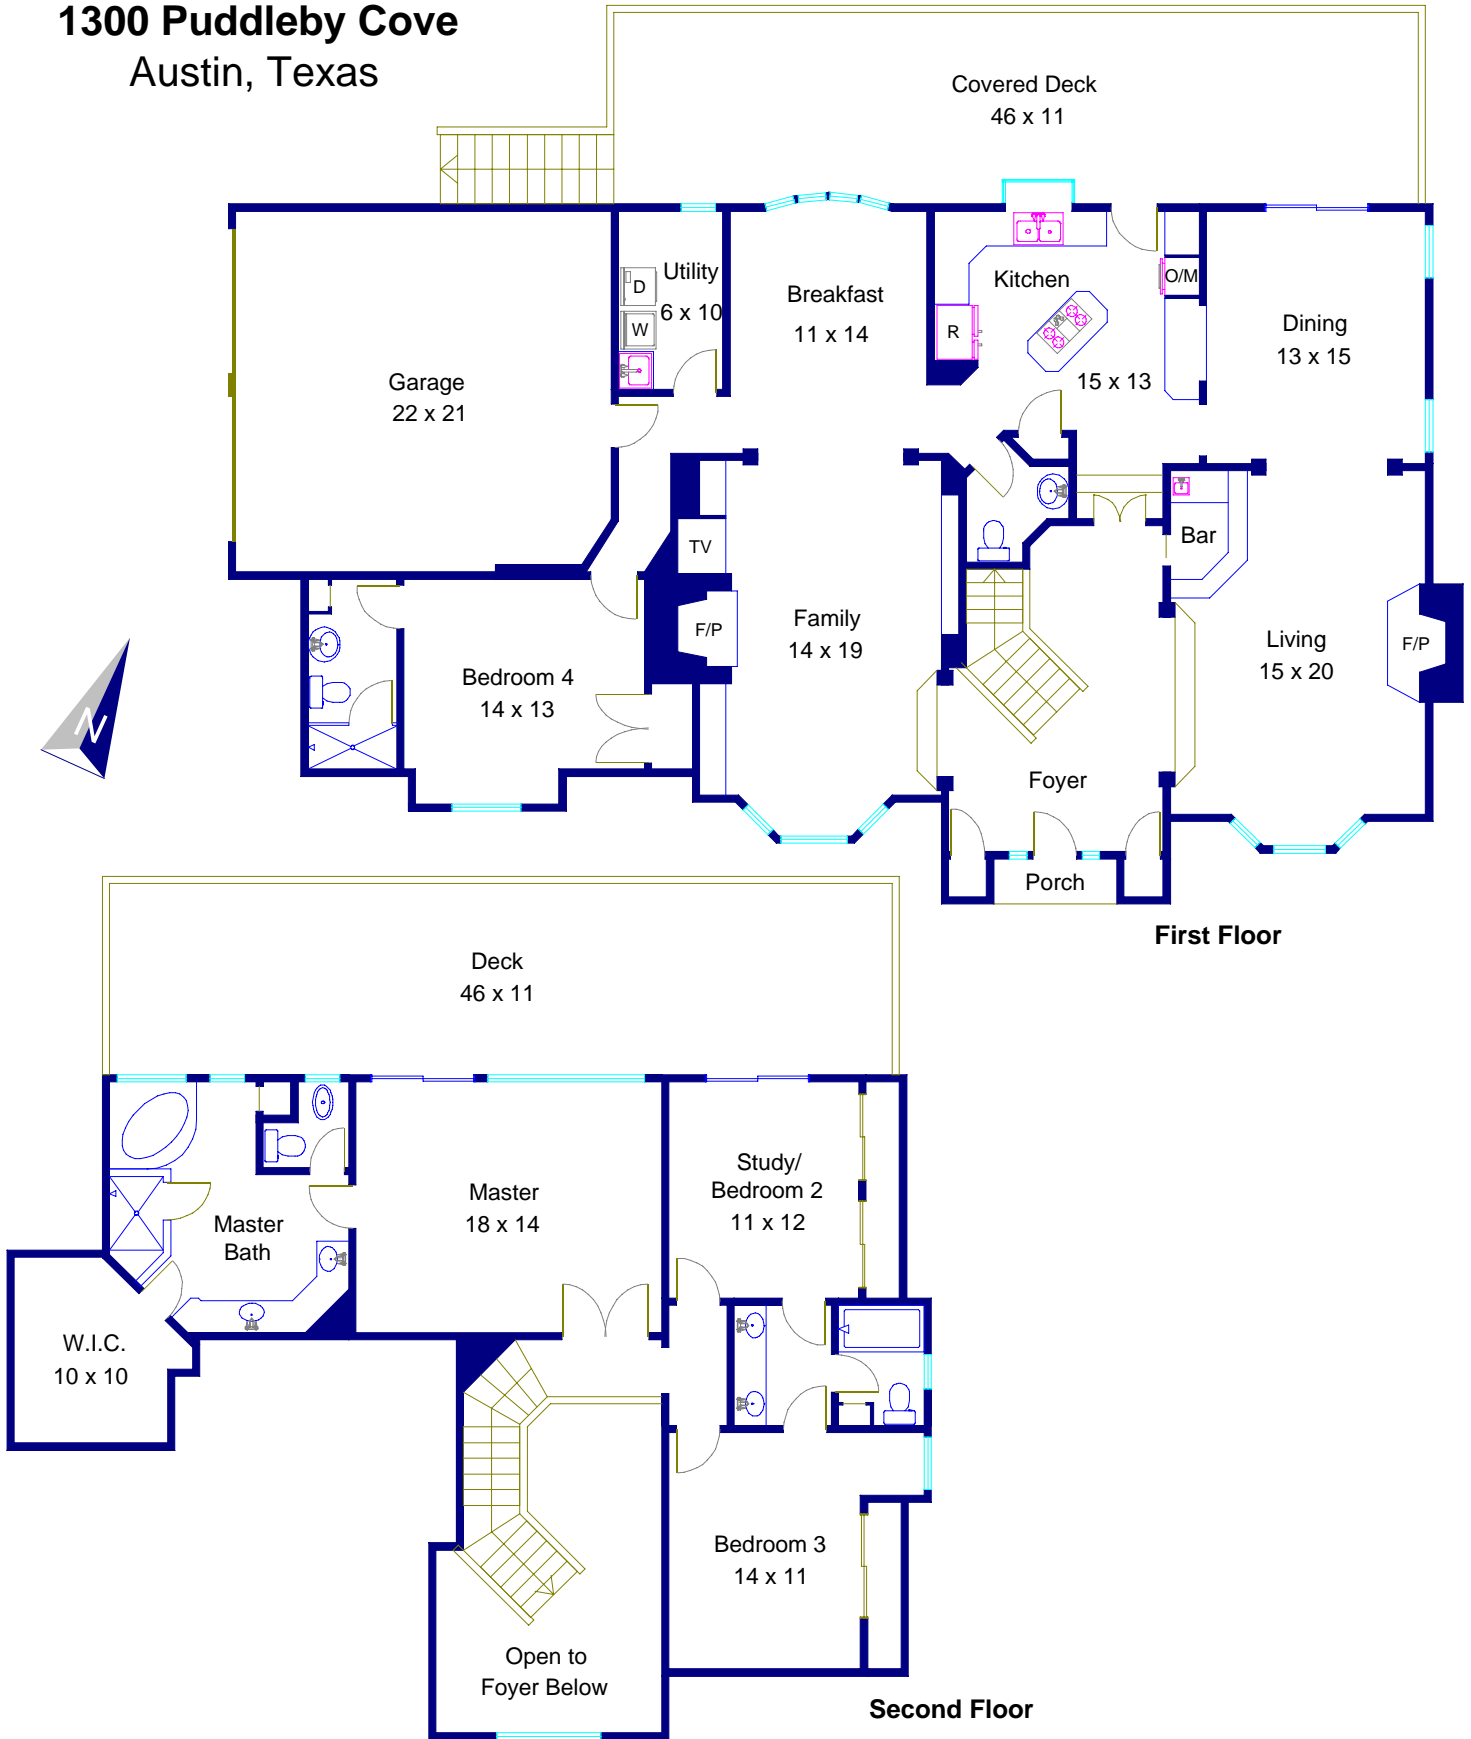

1300 Puddleby Cove
Austin, Texas

Note: This floor plan is an artistic rendering only. All dimensions are approximate.
Floor Plan Graphics and Betty Hood Real Estate LLC
 make no representation or warranty as to this rendering's accuracy
 and no measurements or dimensions should be relied upon without independent verification.