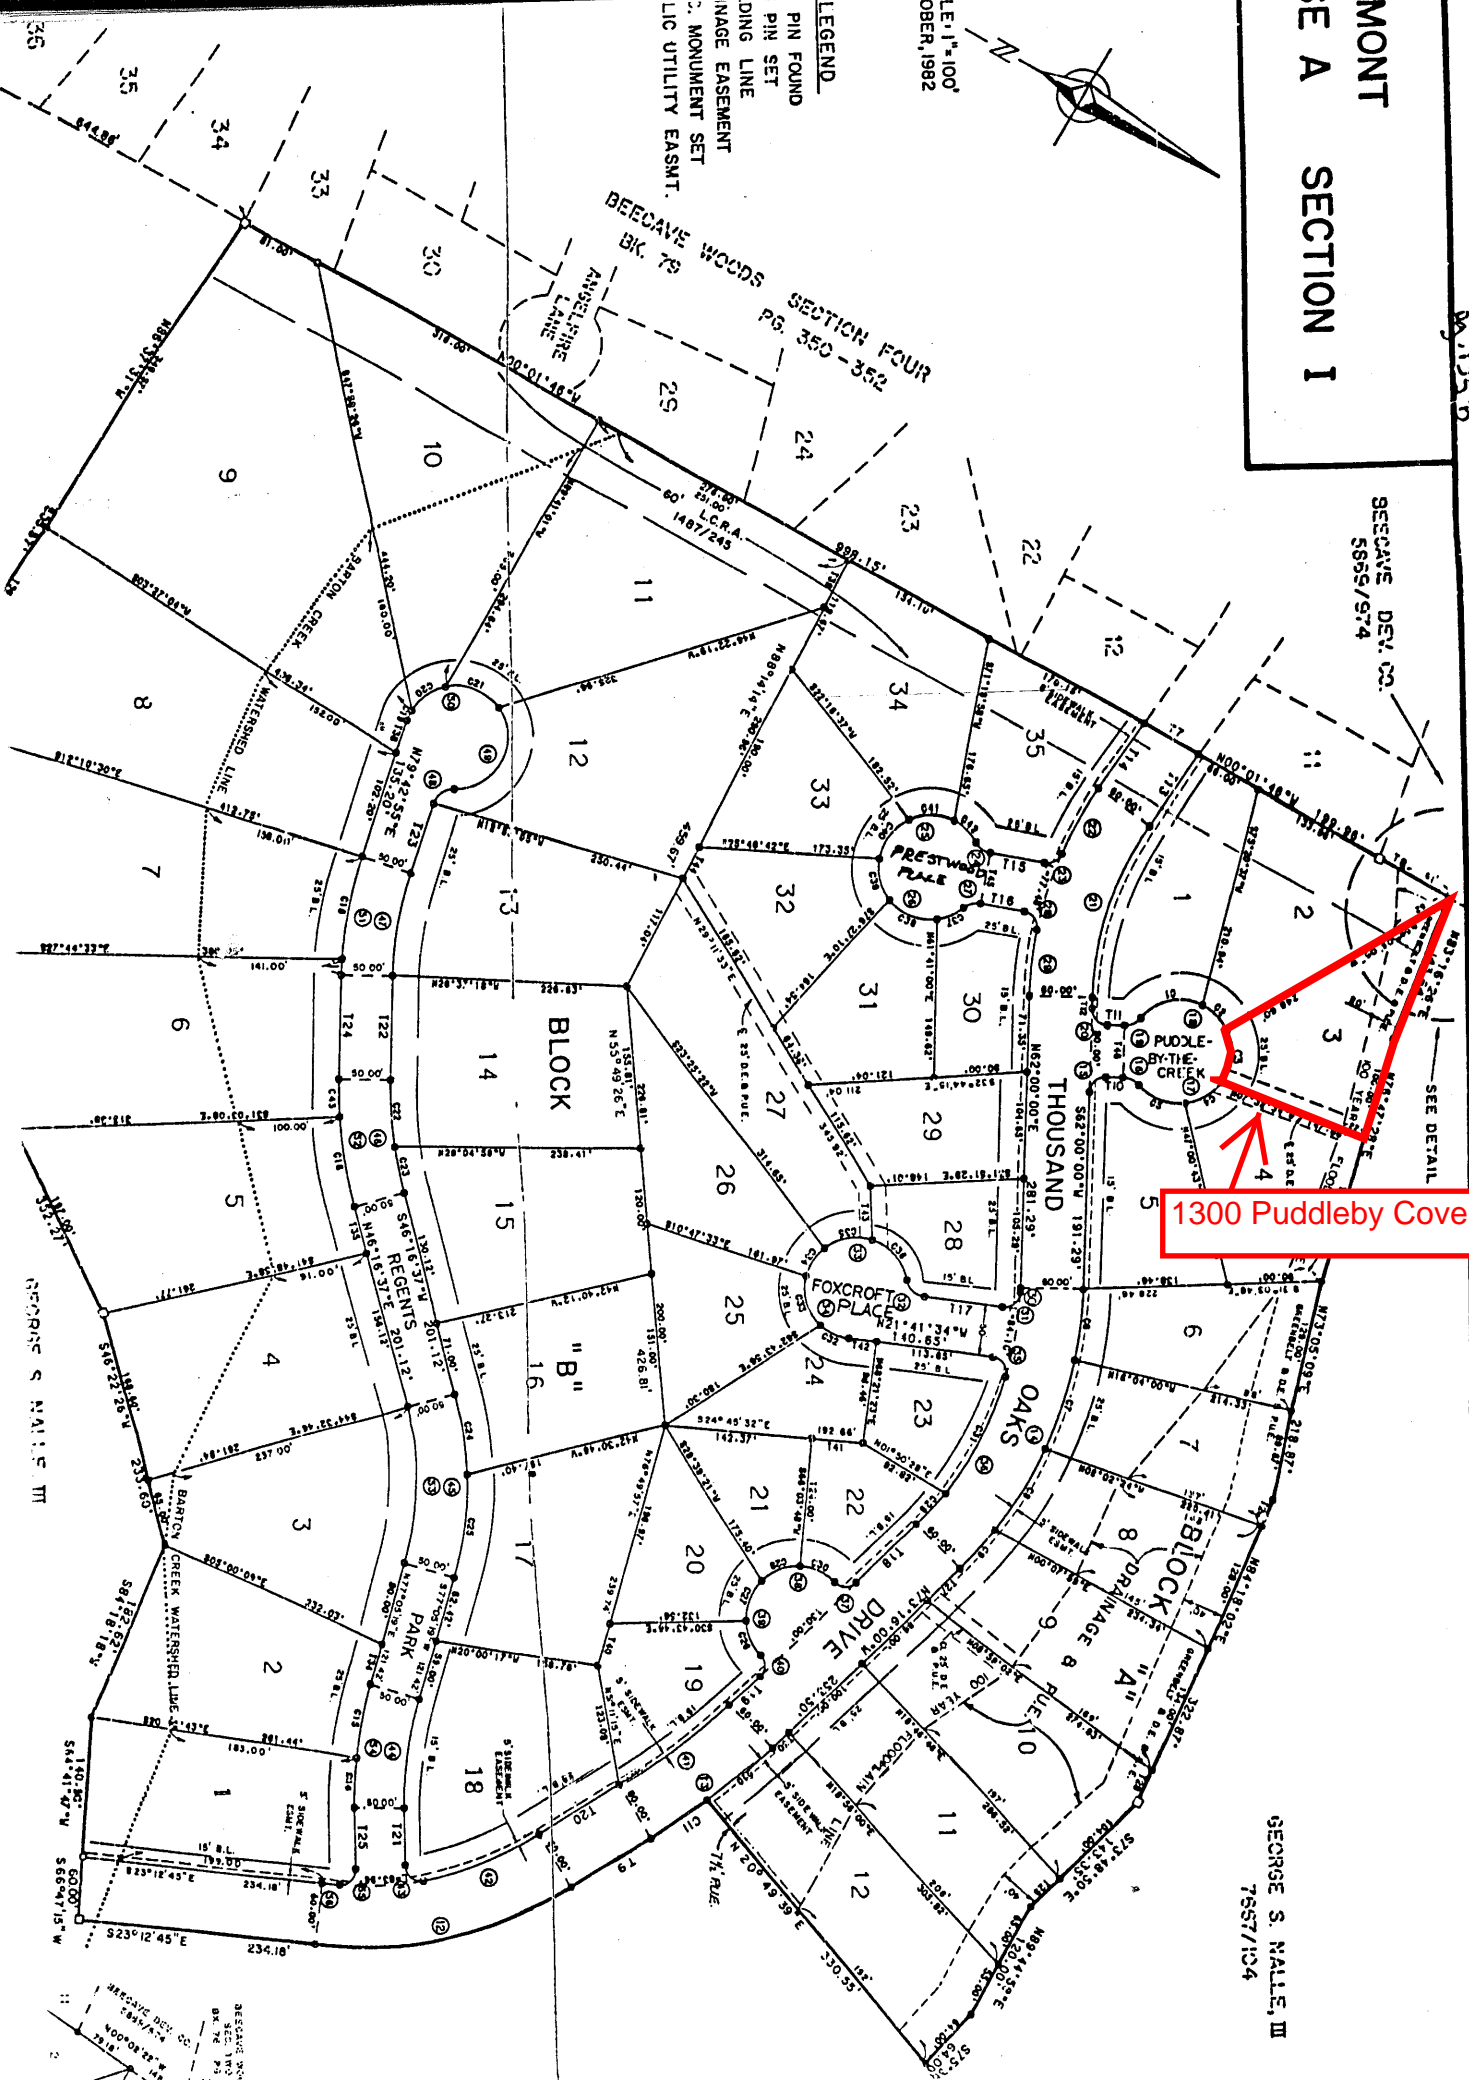

PA 135 B

SCALE: 1" = 100'
NOVEMBER, 1982

- LEGEND
- PIN FOUND
 - PIN SET
 - DING LINE
 - ENAGEMENT SET
 - MONUMENT SET
 - LIC UTILITY EASMT.

BEECAVE WOODS
BK. 79
SECTION FOUR
PG. 350-352

BEECAVE DEV. CO.
8888/874

SEE DETAIL

1300 Puddleby Cove

GEORGE S. NALLE, III
7887/124

GEORGE S. NALLE, III

REGARDING THIS
MAP, SEE THE
RECORDING
BOOK 1782
PAGE 51