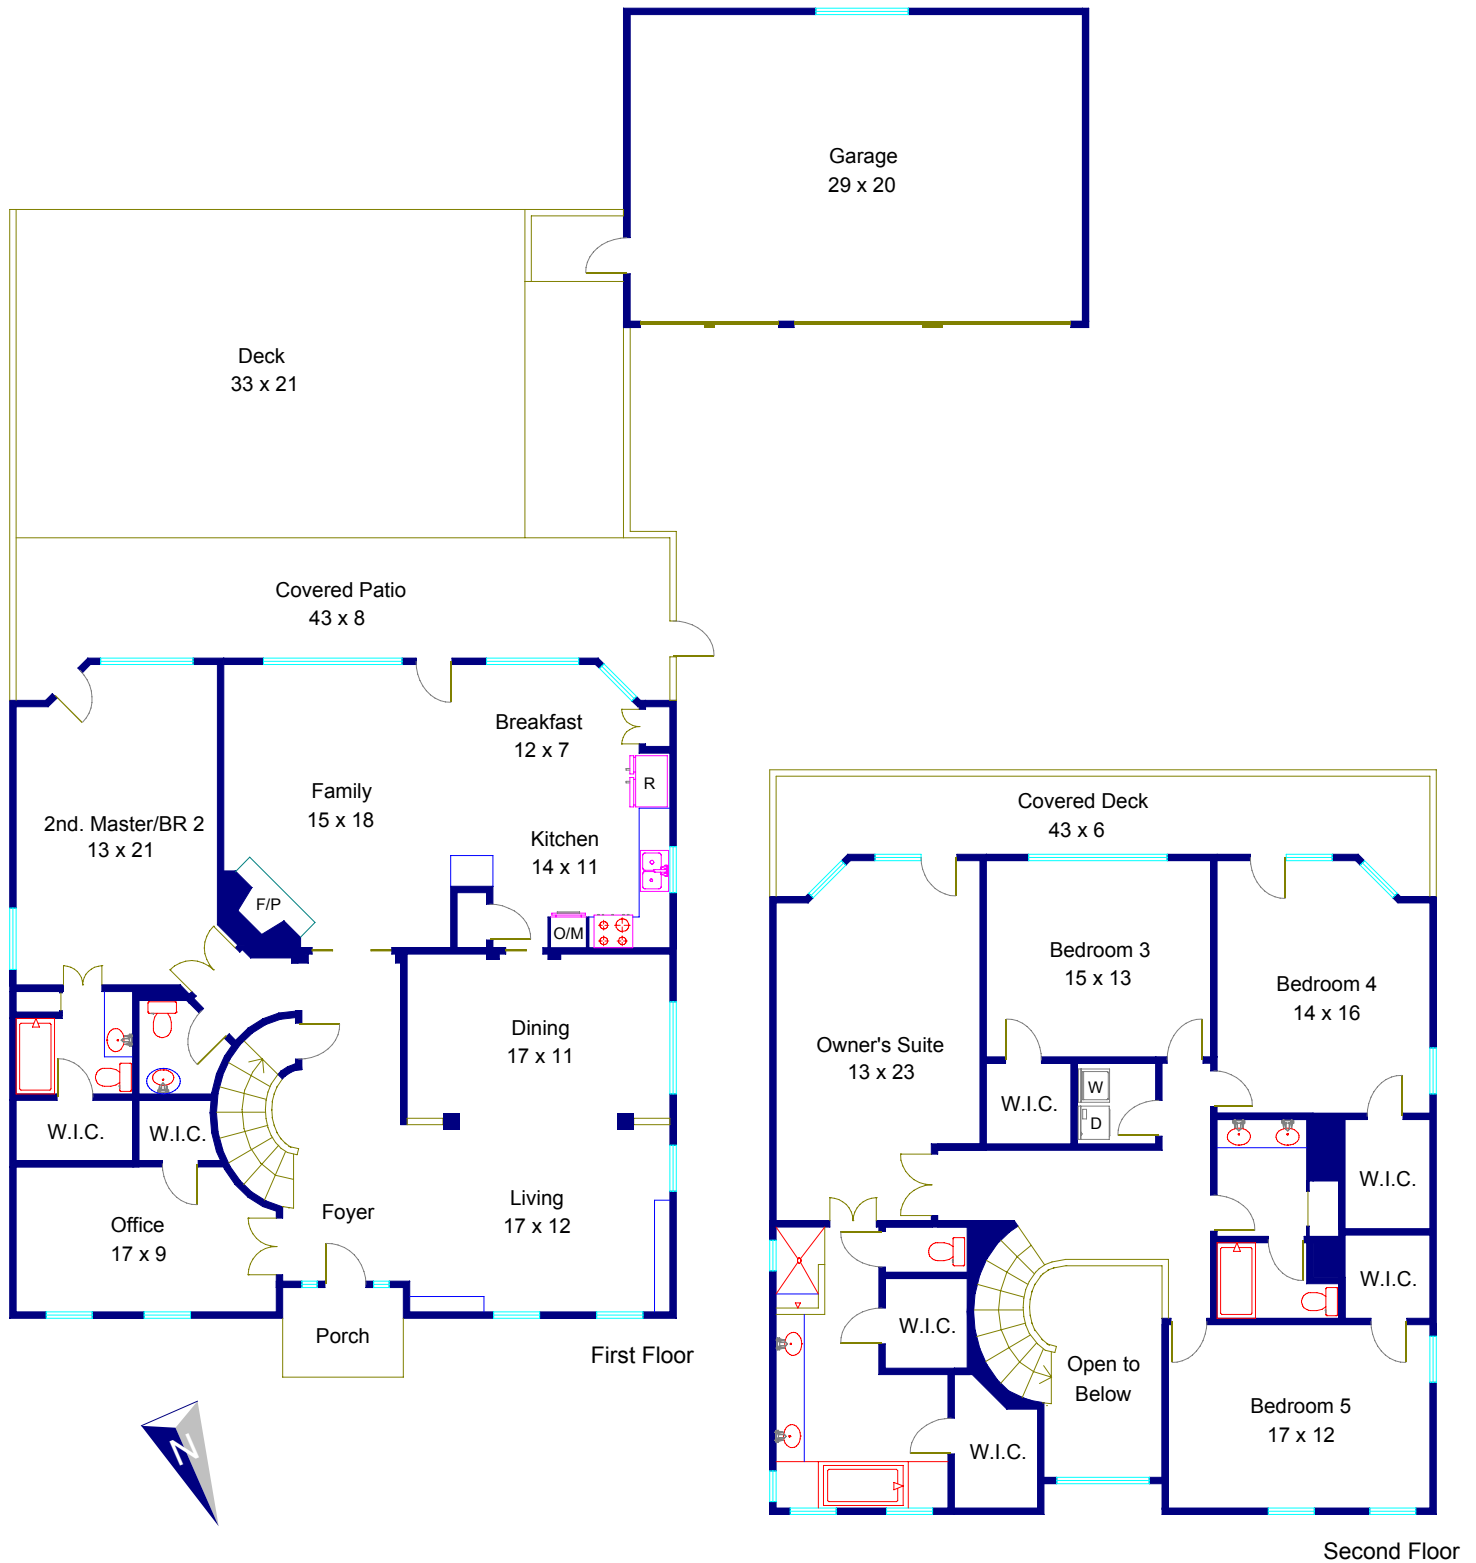

2718 Creeks Edge Parkway

Note: This floor plan is an artistic rendering only. All dimensions are approximate. Floor Plan Graphics and Coldwell Banker United Realtors make no representation or warranty as to this rendering's accuracy and no measurements or dimensions should be relied upon without independent verification.

Marketed By Betty Hood, 512.328.4068, Coldwell Banker United Realtors, BettyHood.com
 Floor plan created by Floor Plan Graphics, 512.454.0383, FloorPlanGraphics.com