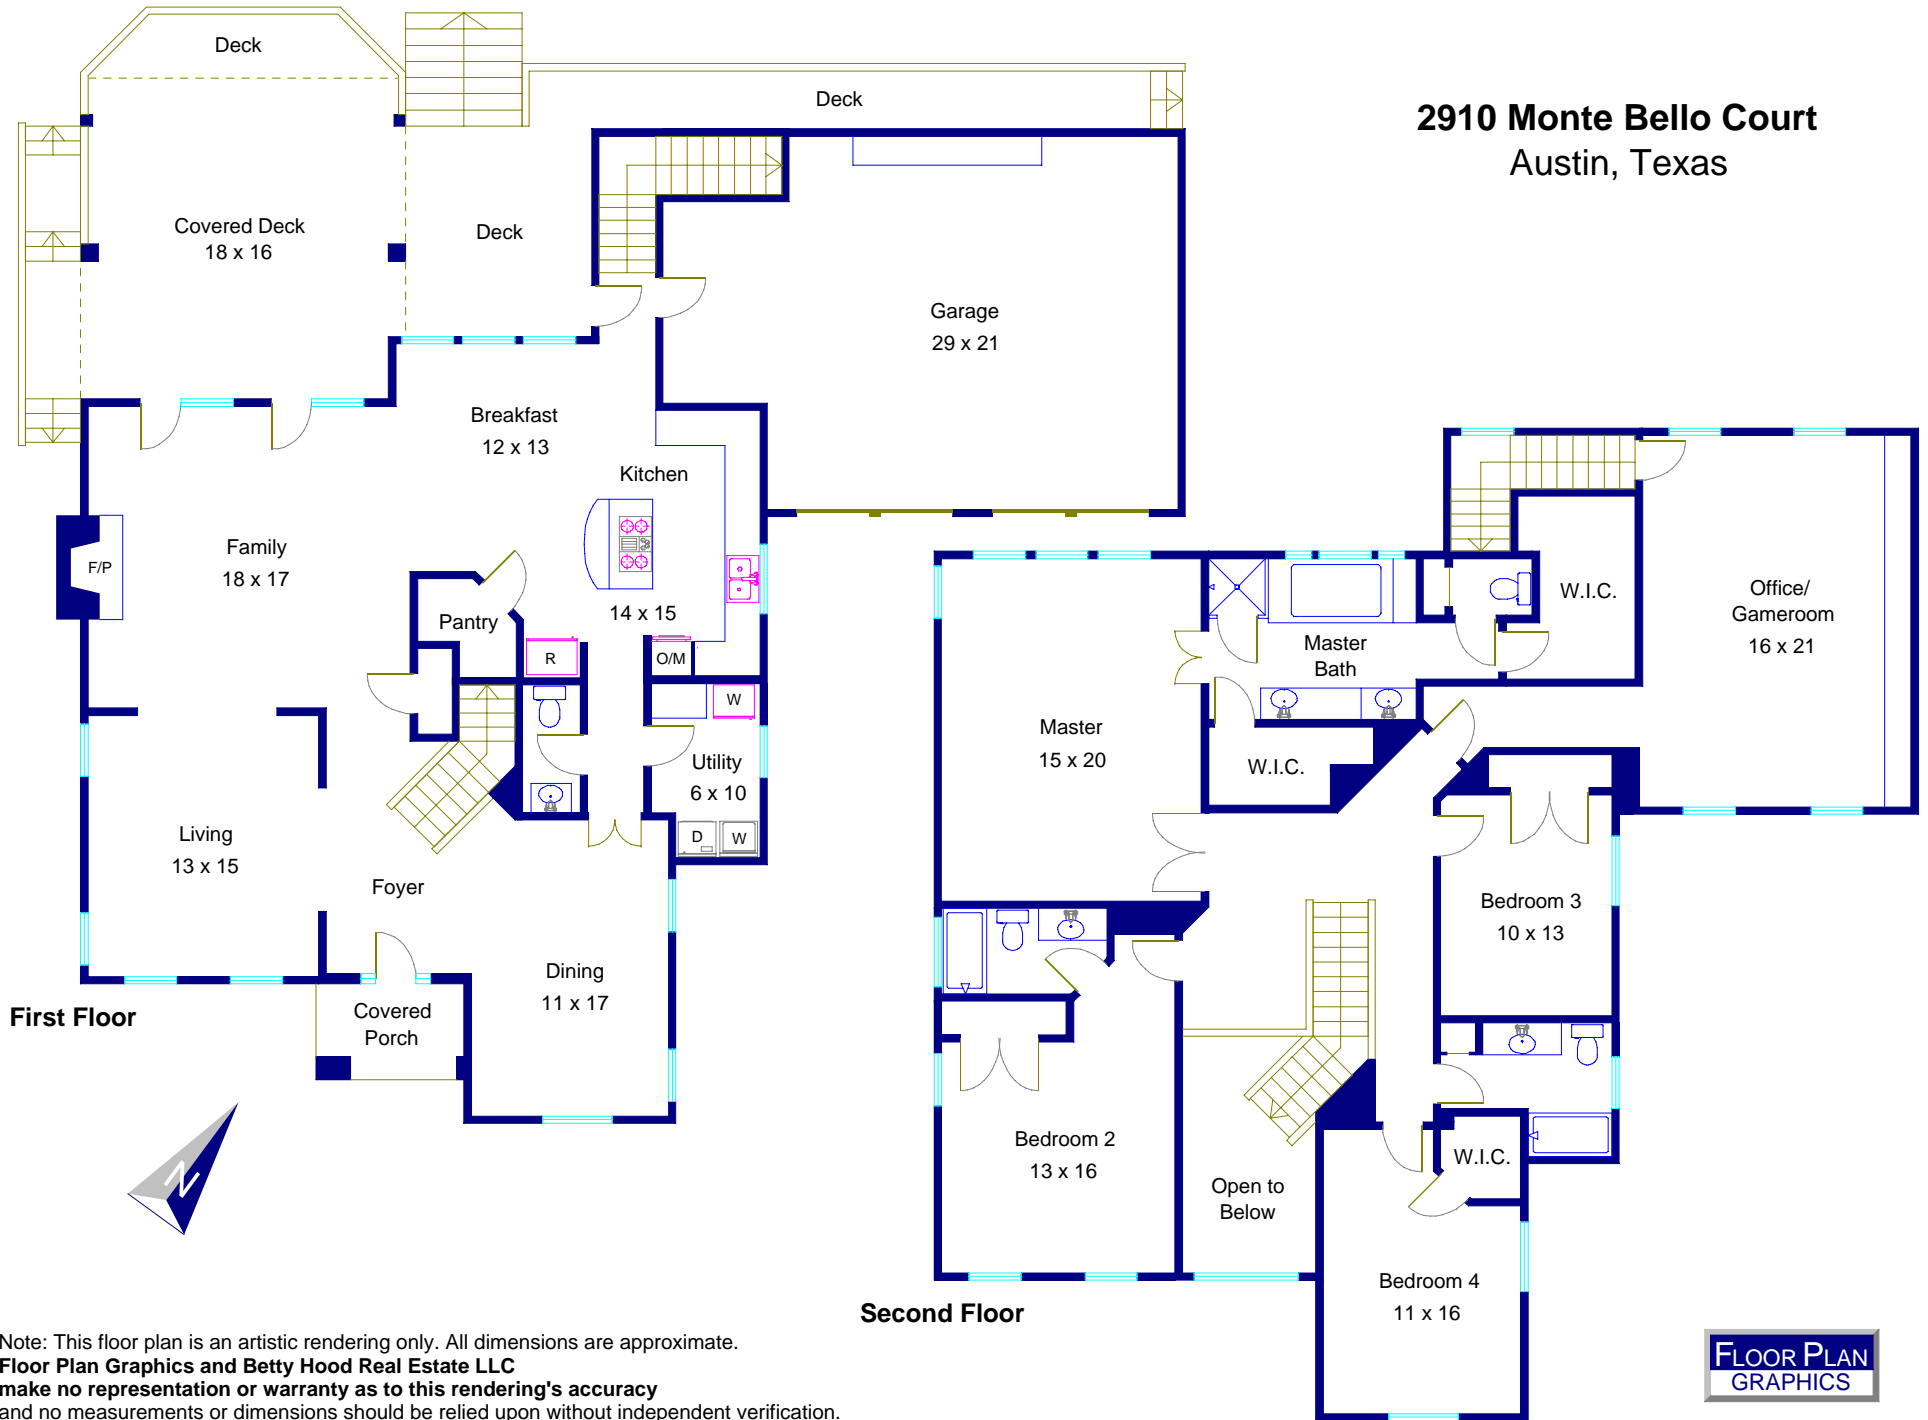

2910 Monte Bello Court
Austin, Texas

Note: This floor plan is an artistic rendering only. All dimensions are approximate.
Floor Plan Graphics and Betty Hood Real Estate LLC
make no representation or warranty as to this rendering's accuracy
and no measurements or dimensions should be relied upon without independent verification.