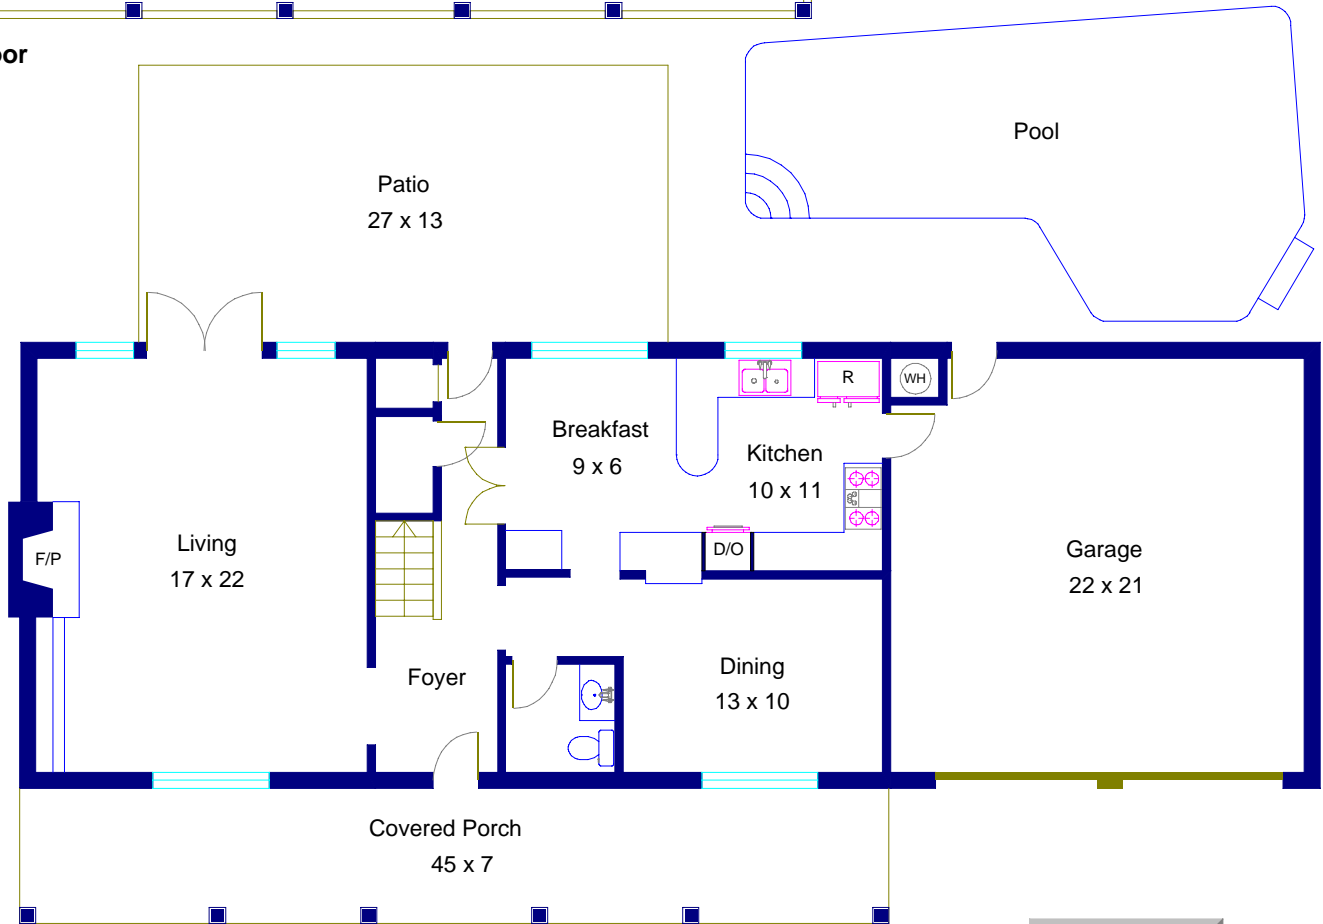

3105 Mistyglen Circle

Second Floor

First Floor

Note: This floor plan is an artistic rendering only. All dimensions are approximate.

Floor Plan Graphics and Betty Hood Real Estate LLC
make no representation or warranty as to this rendering's accuracy
and no measurements or dimensions should be relied upon without independent verification.