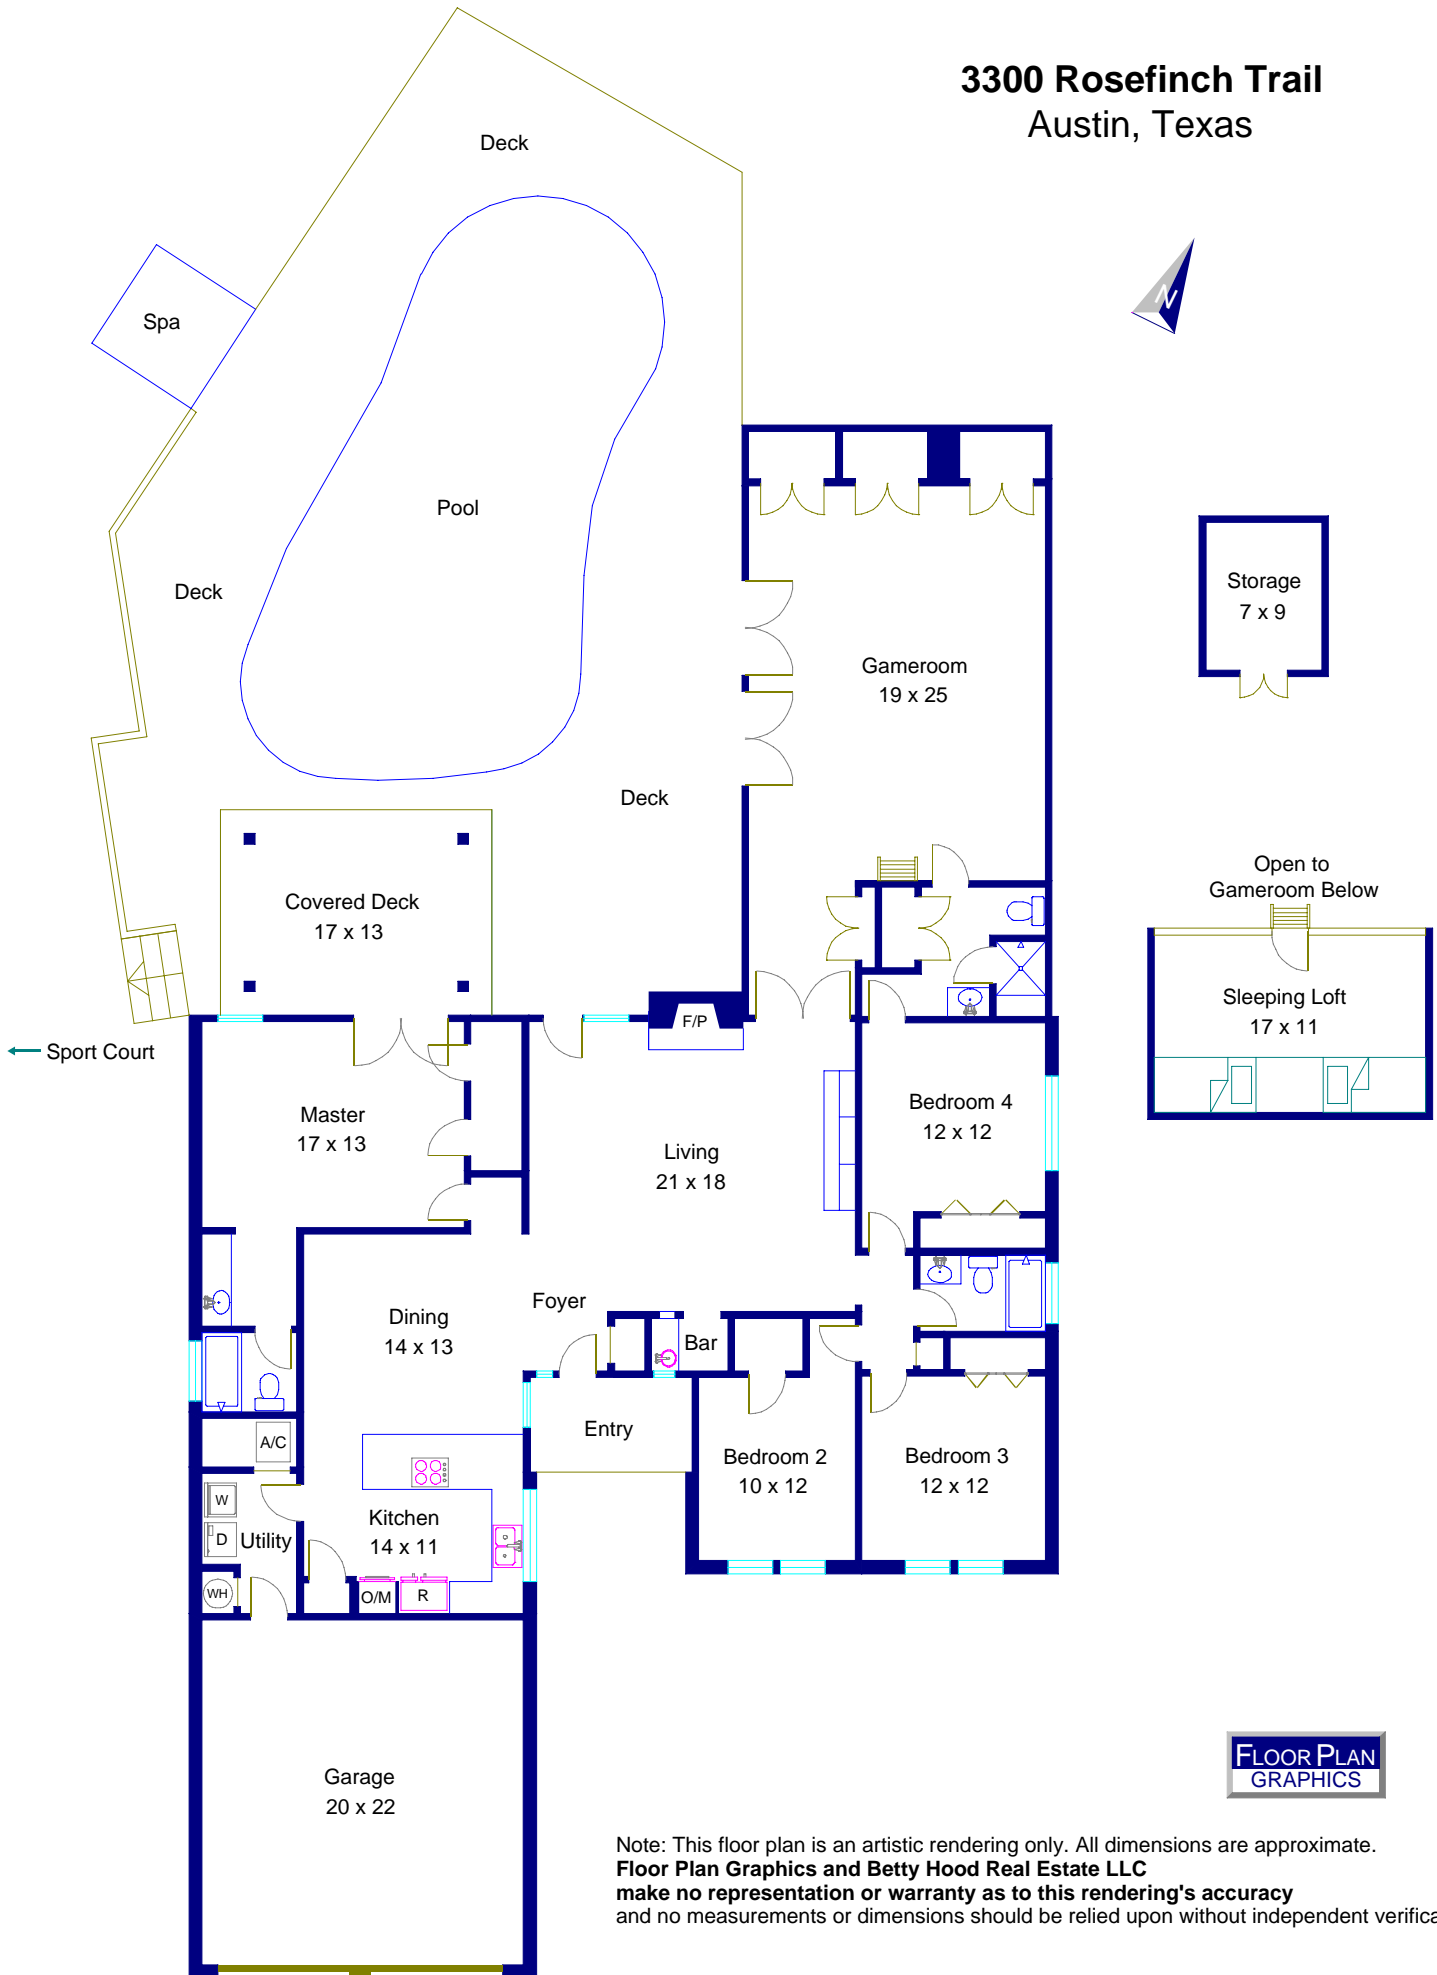

3300 Rosefinch Trail Austin, Texas

Note: This floor plan is an artistic rendering only. All dimensions are approximate.
Floor Plan Graphics and Betty Hood Real Estate LLC
make no representation or warranty as to this rendering's accuracy
and no measurements or dimensions should be relied upon without independent verification.