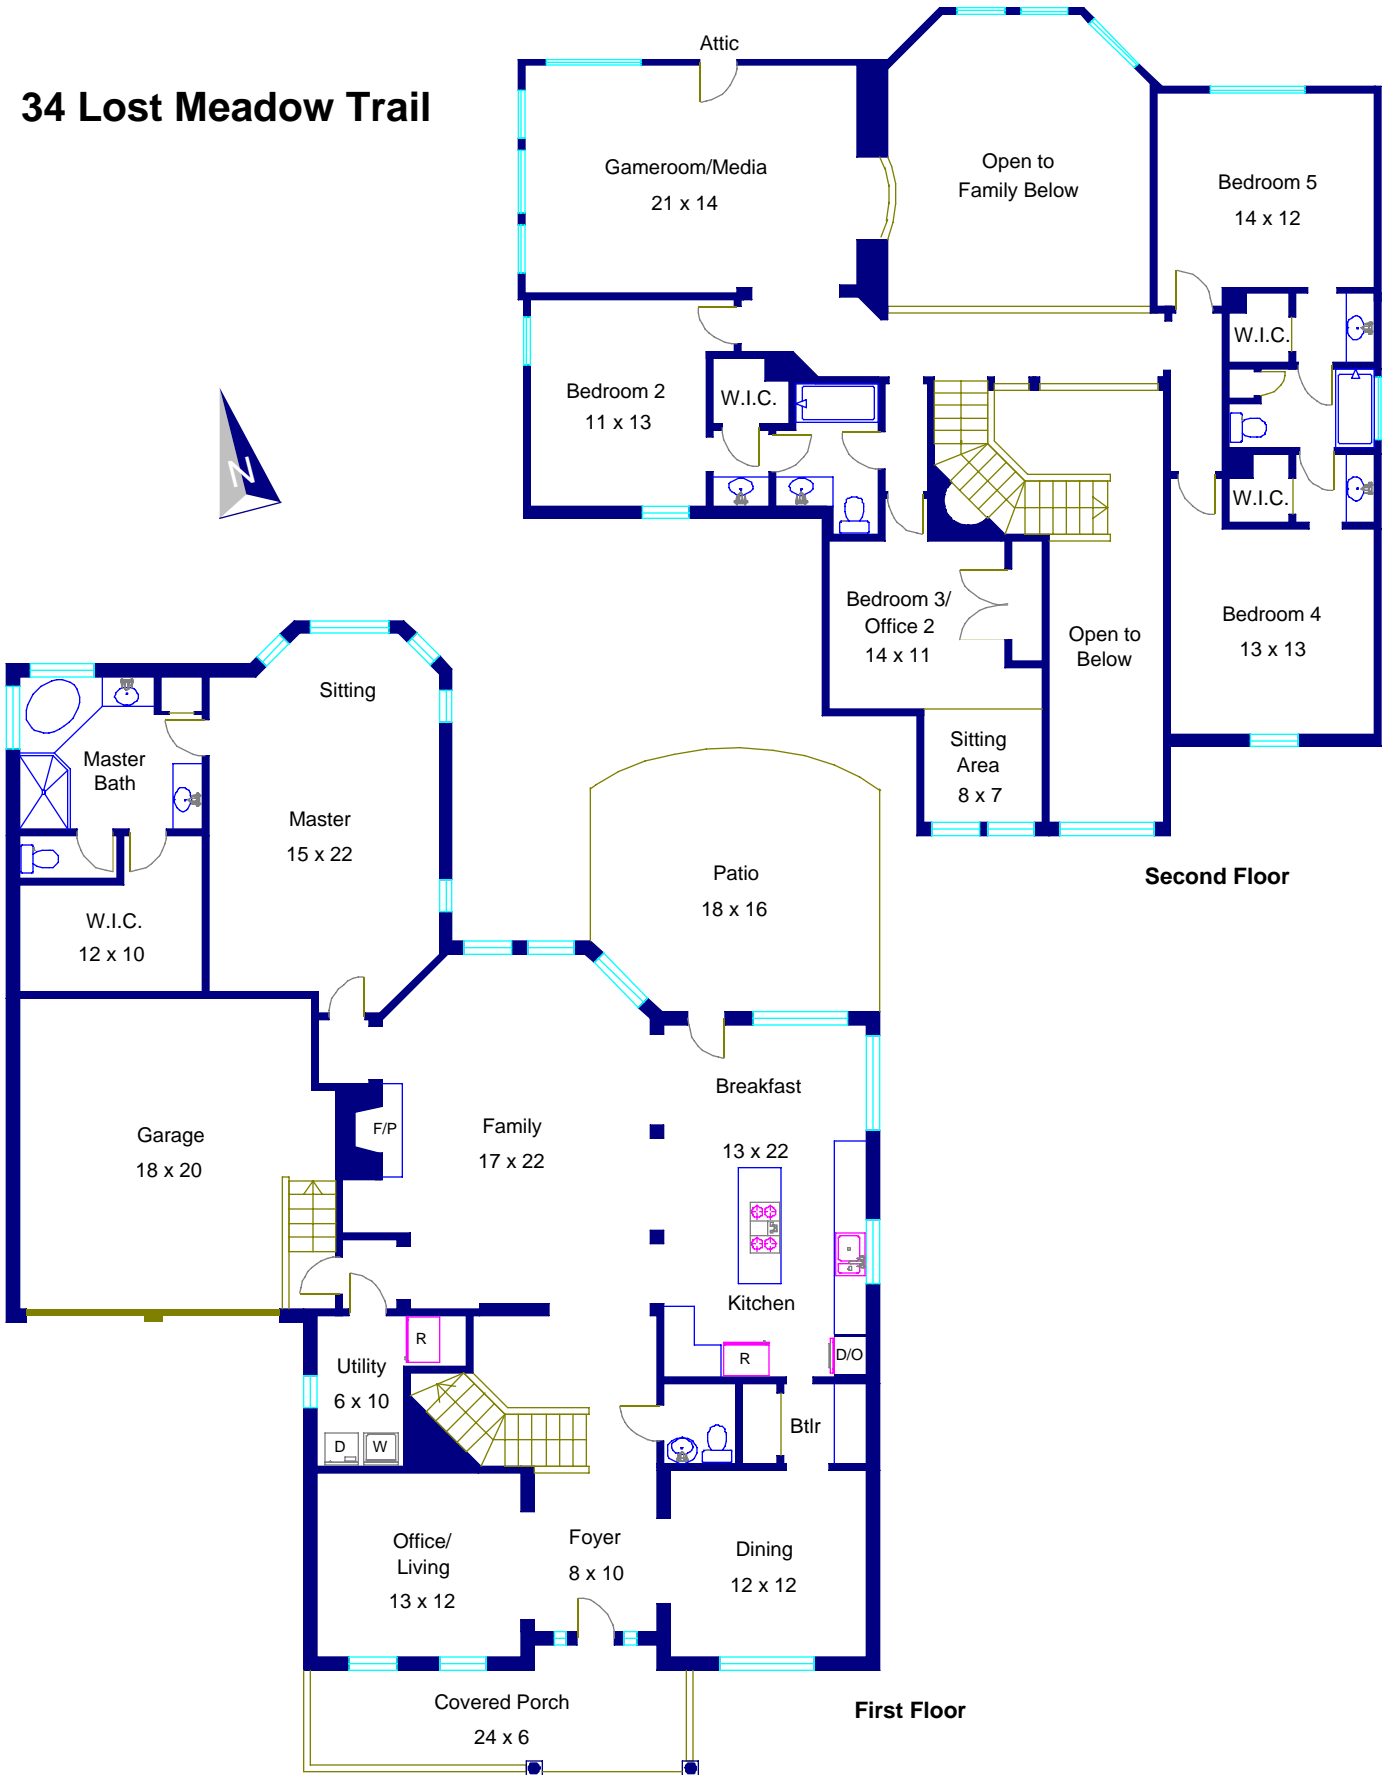

34 Lost Meadow Trail

Note: This floor plan is an artistic rendering only. All dimensions are approximate.
Floor Plan Graphics and Betty Hood Real Estate LLC
 make no representation or warranty as to this rendering's accuracy
 and no measurements or dimensions should be relied upon without independent verification.