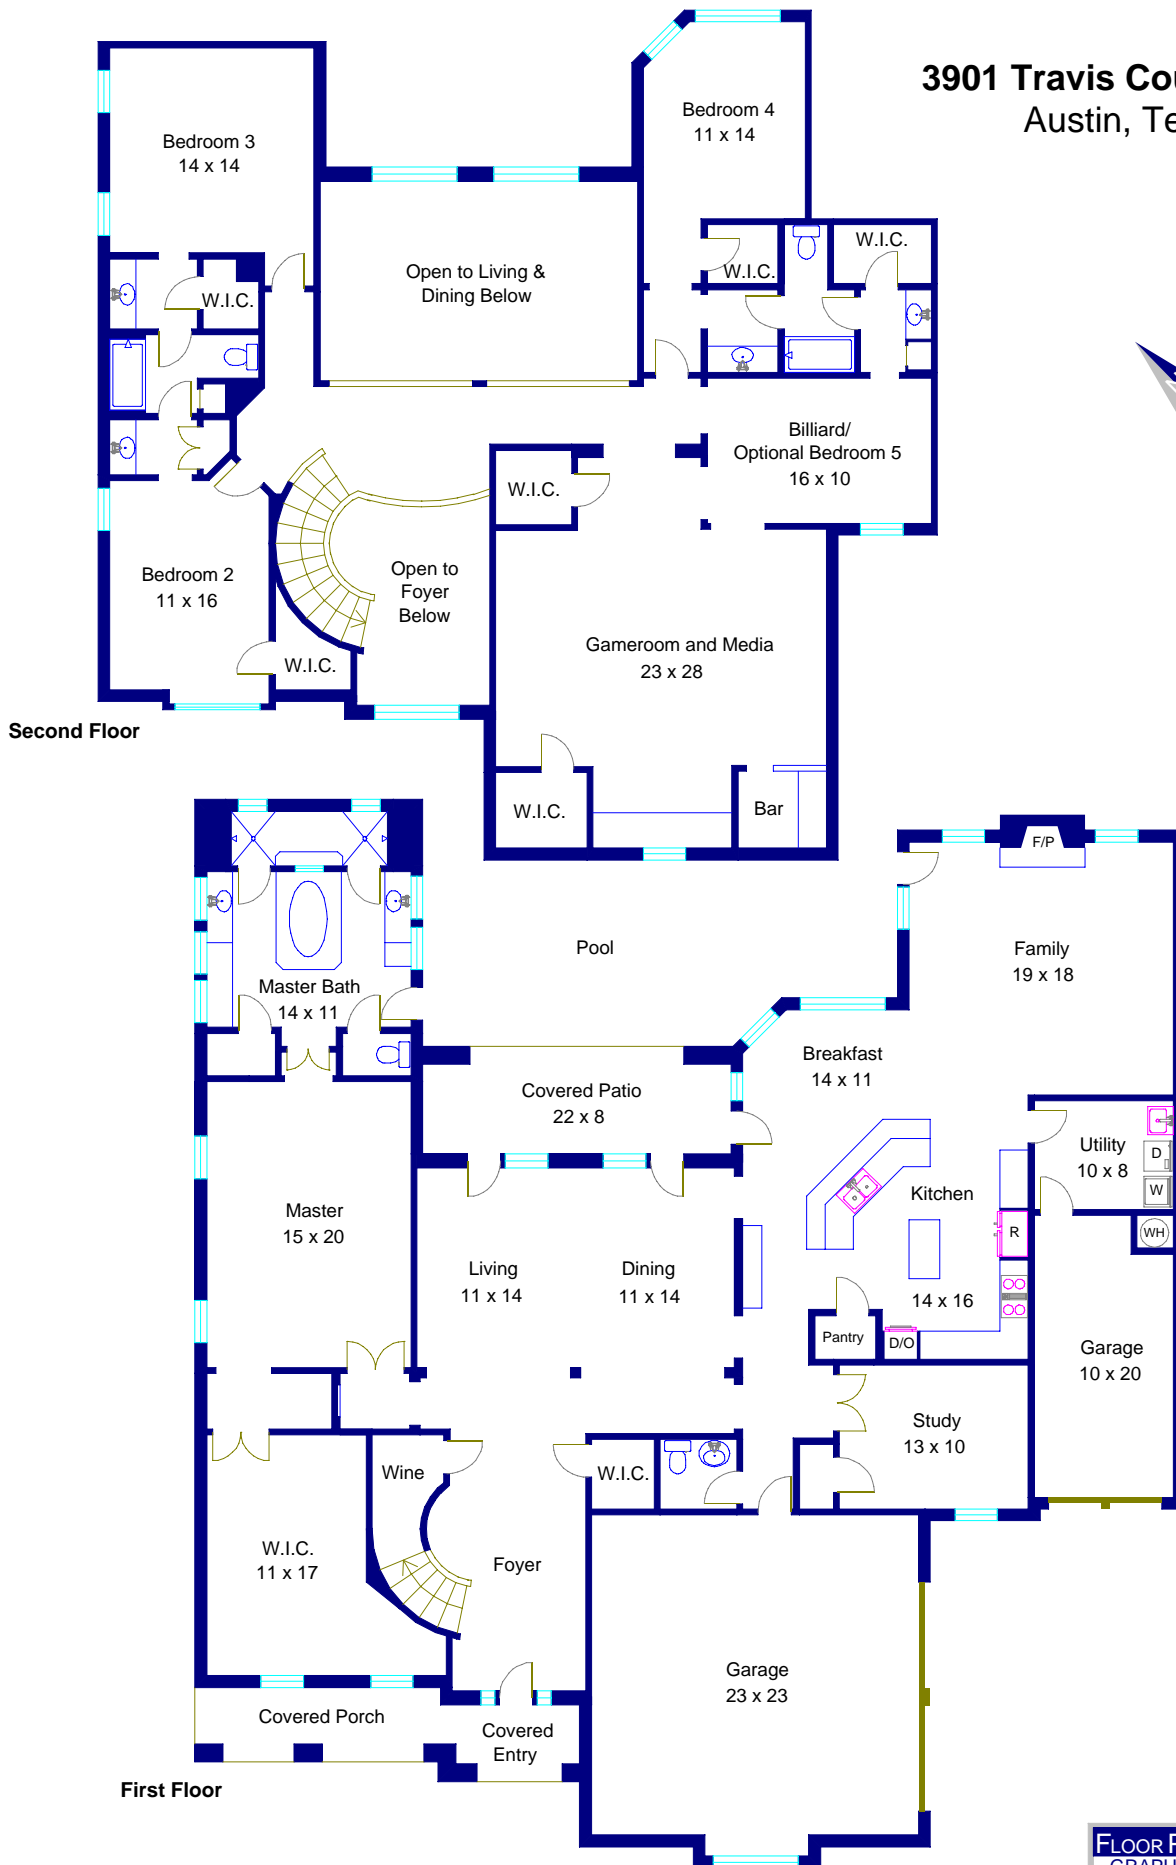

3901 Travis Country Circle  
Austin, Texas

Note: This floor plan is an artistic rendering only. All dimensions are approximate.  
Floor Plan Graphics and Betty Hood Real Estate LLC  
make no representation or warranty as to this rendering's accuracy  
and no measurements or dimensions should be relied upon without independent verification.

Marketed by Betty Hood, Betty Hood Real Estate LLC, 512.328.4068, [www.BettyHood.com](http://www.BettyHood.com)  
Floor plan created by Floor Plan Graphics, 512.454.0383, [FloorPlanGraphics.com](http://FloorPlanGraphics.com)