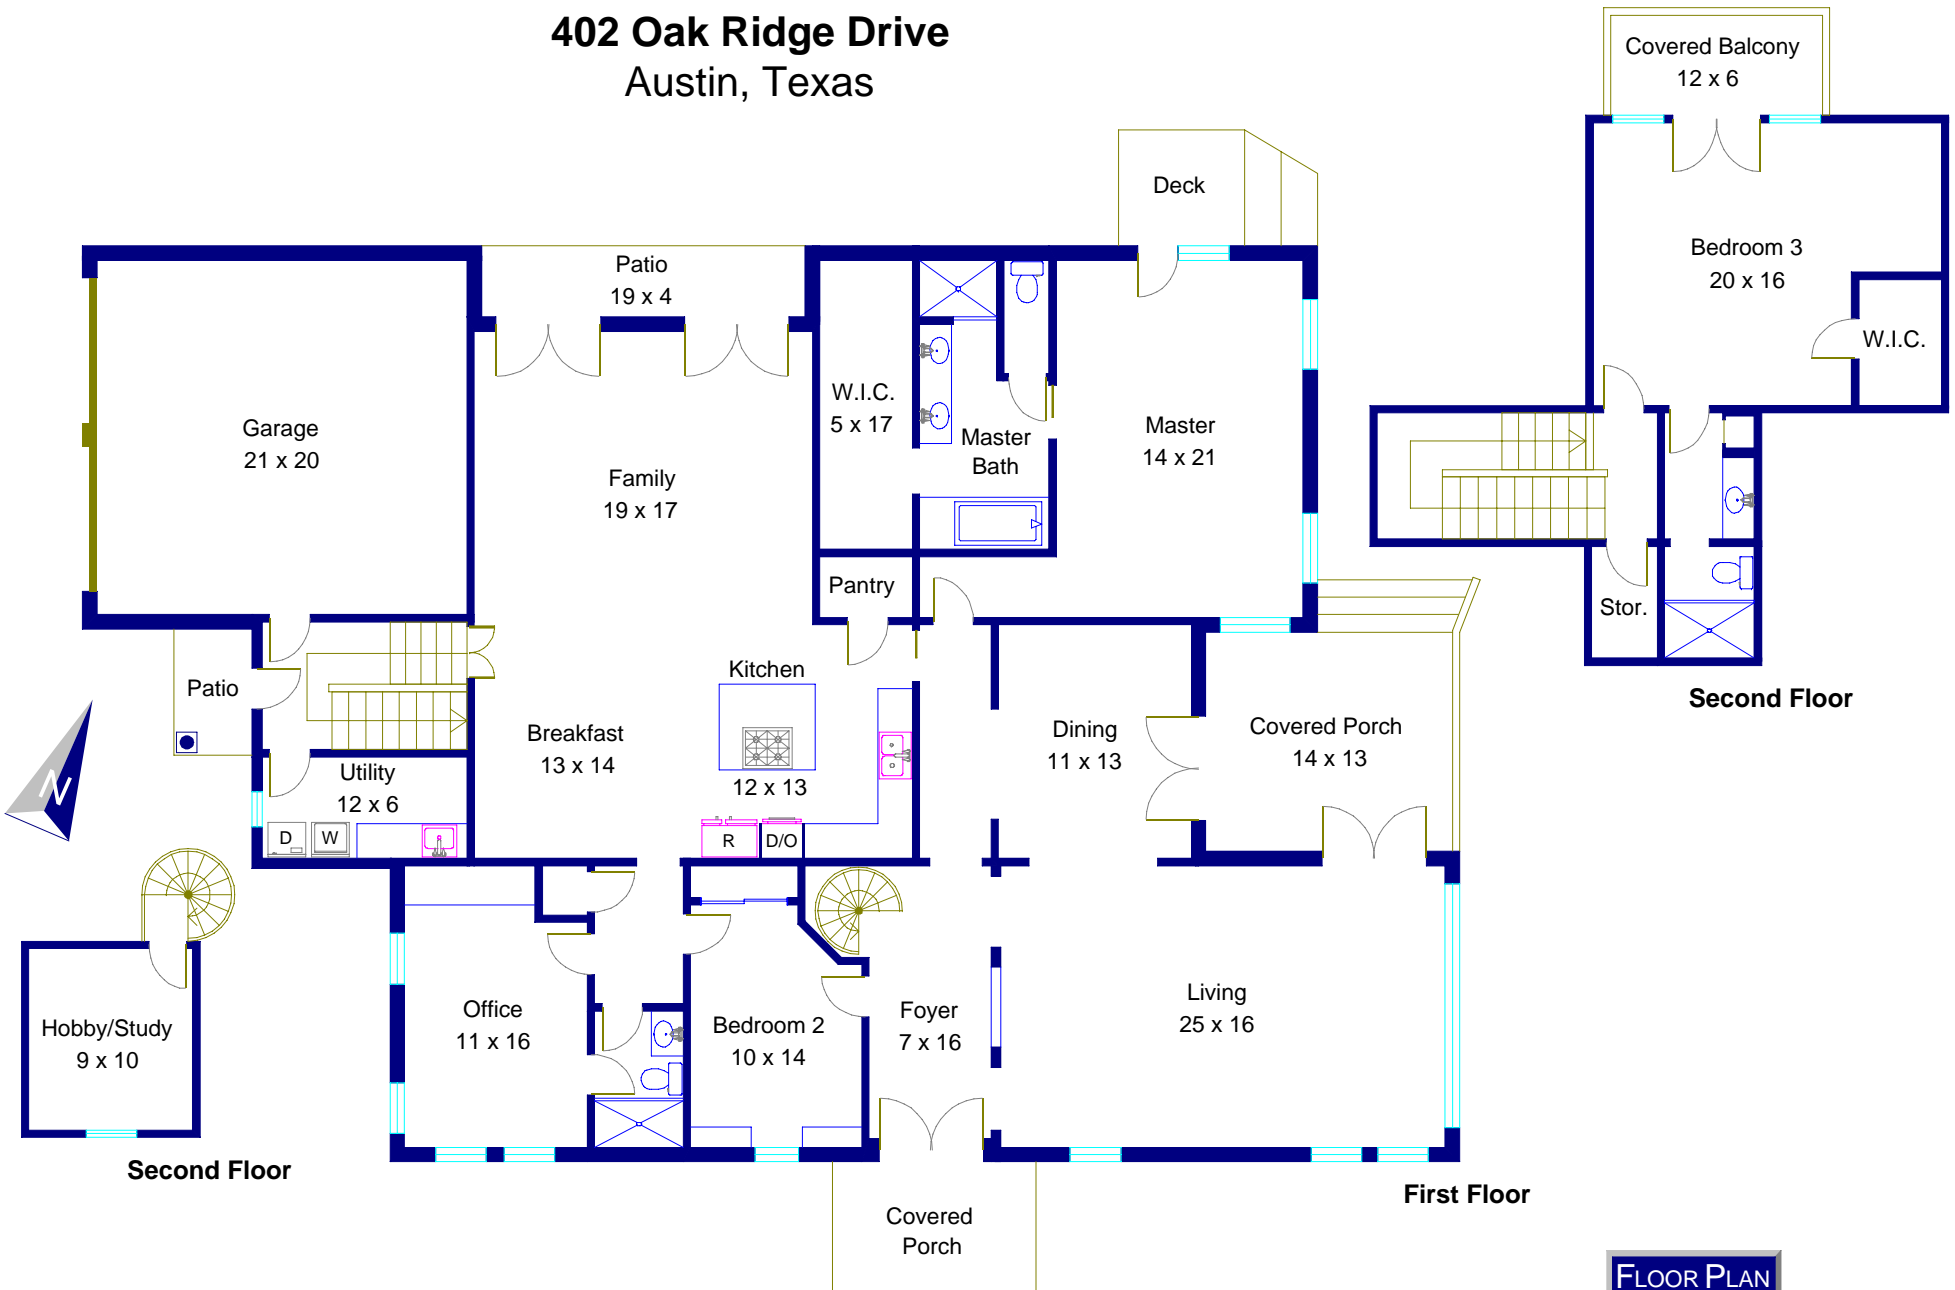

# 402 Oak Ridge Drive Austin, Texas

Note: This floor plan is an artistic rendering only. All dimensions are approximate.  
**Floor Plan Graphics and Betty Hood Real Estate LLC**  
make no representation or warranty as to this rendering's accuracy  
and no measurements or dimensions should be relied upon without independent verification.