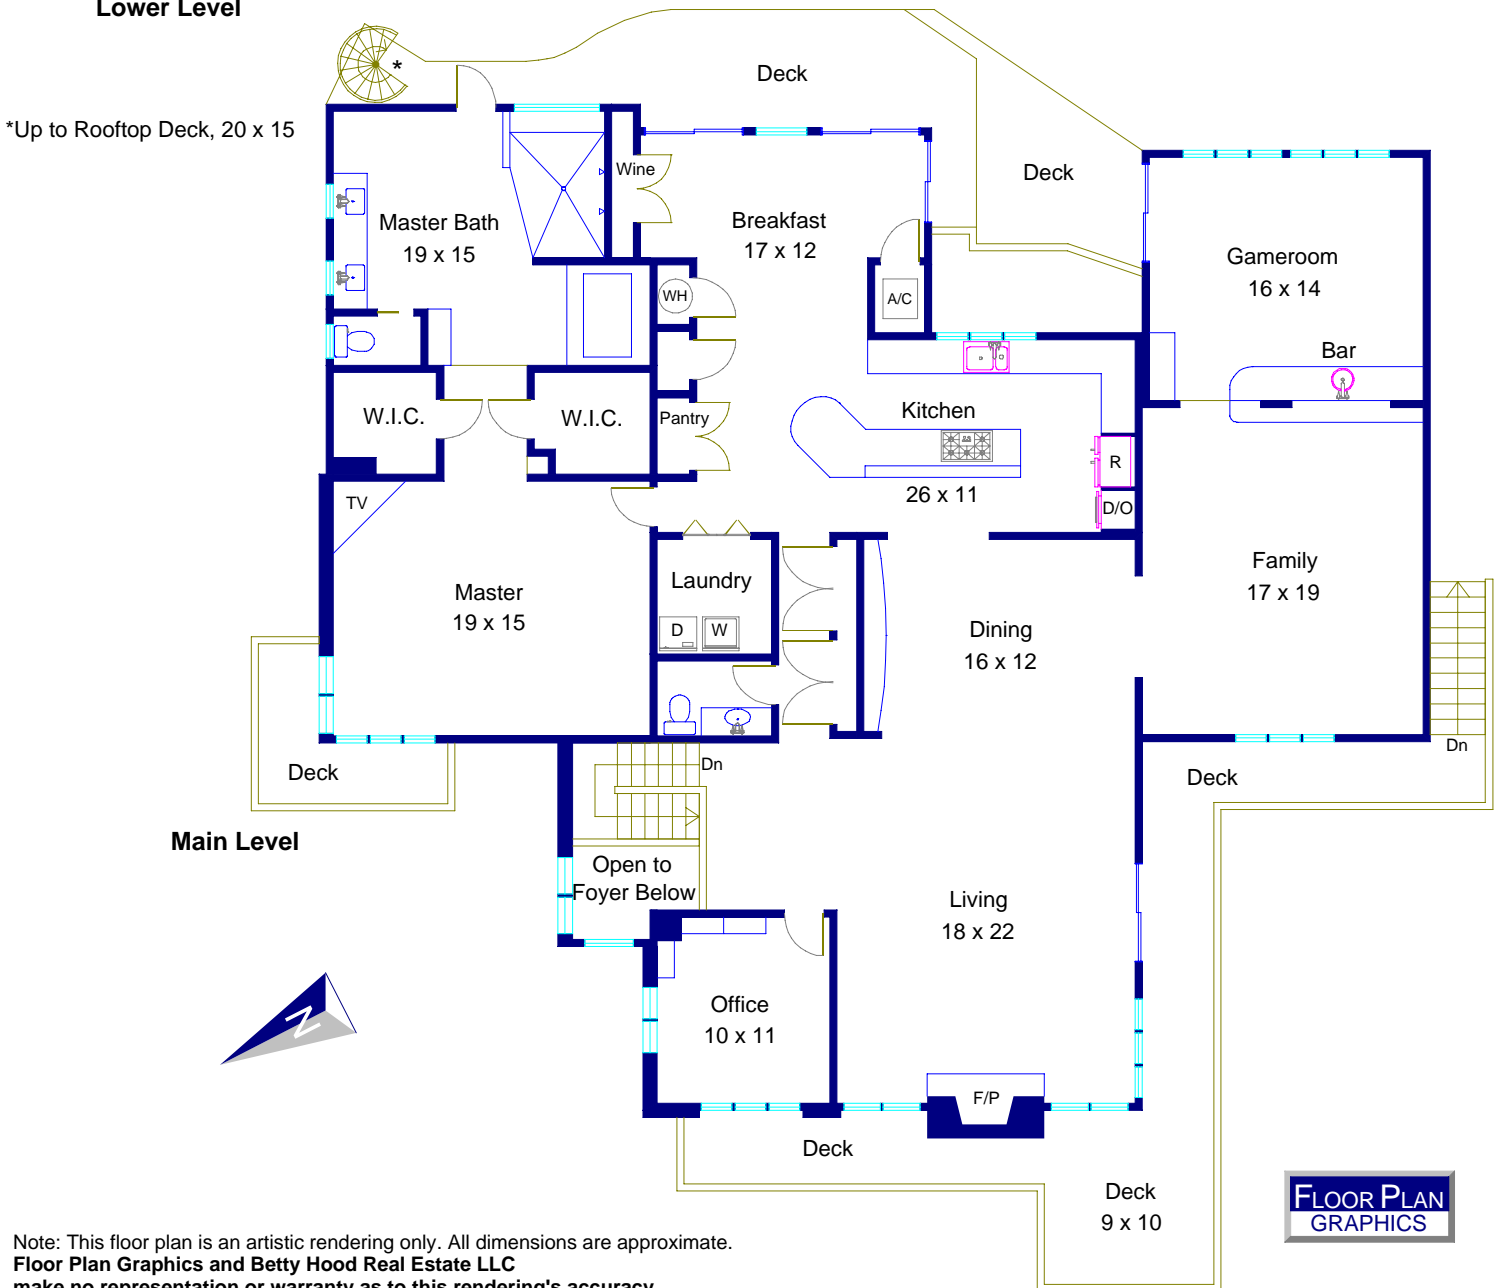

403 Bulian Austin, Texas

Lower Level

Main Level

Note: This floor plan is an artistic rendering only. All dimensions are approximate.
Floor Plan Graphics and Betty Hood Real Estate LLC
 make no representation or warranty as to this rendering's accuracy
 and no measurements or dimensions should be relied upon without independent verification.