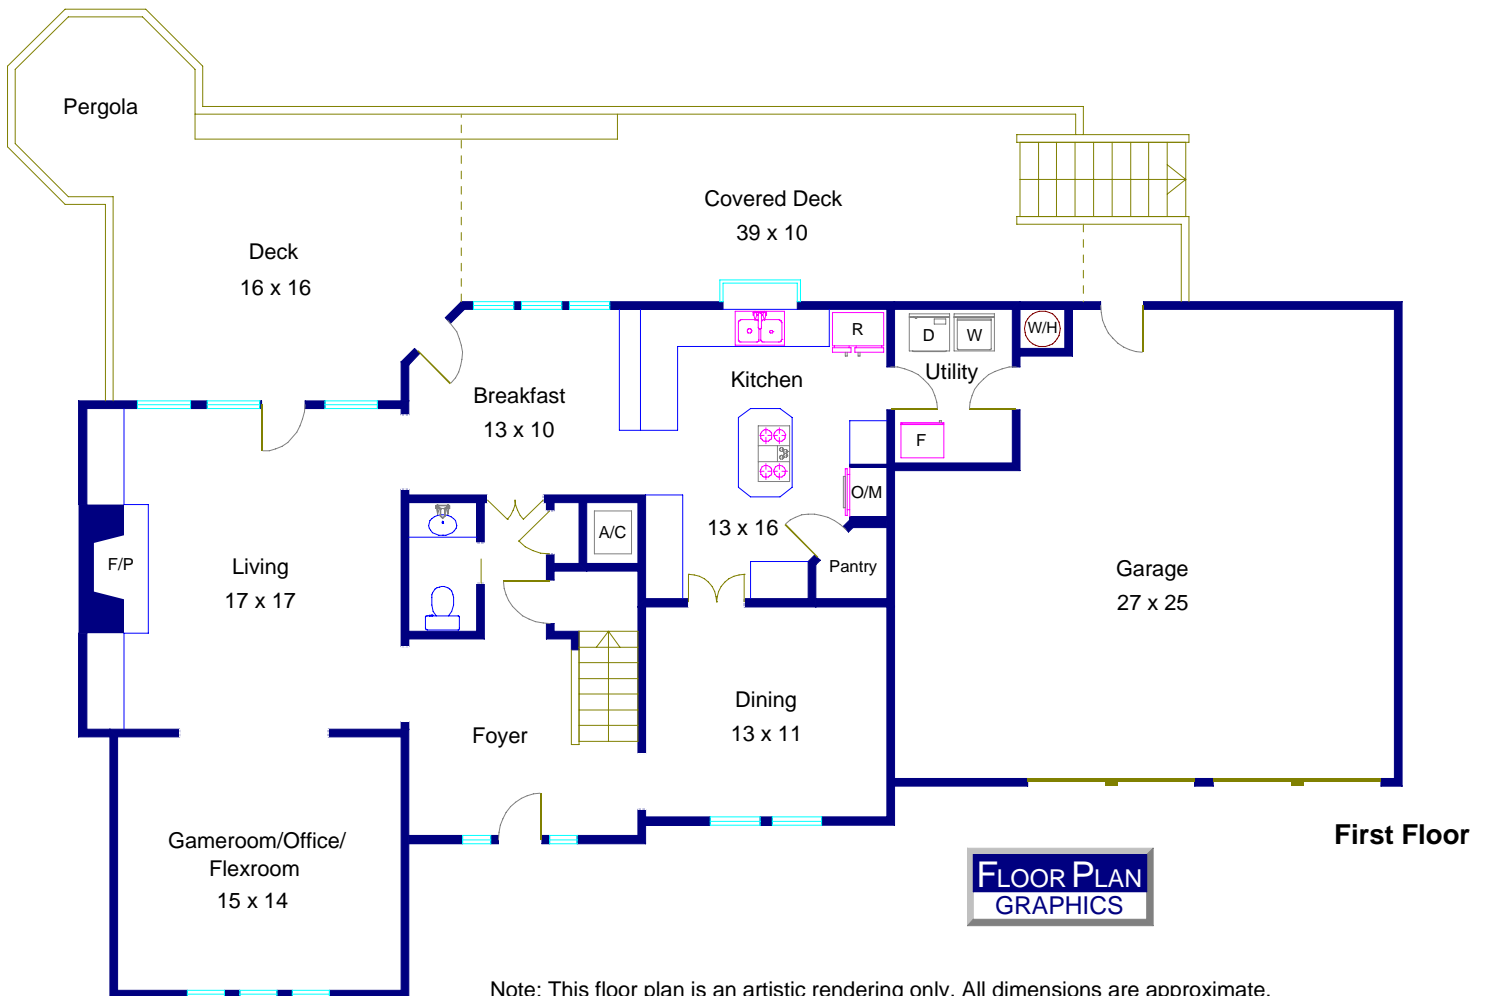

**5801 Sedgefield Drive**  
Austin, Texas

Note: This floor plan is an artistic rendering only. All dimensions are approximate. **Floor Plan Graphics and Betty Hood Real Estate LLC make no representation or warranty as to this renderings accuracy and no measurements or dimensions should be relied upon without independent verification.**