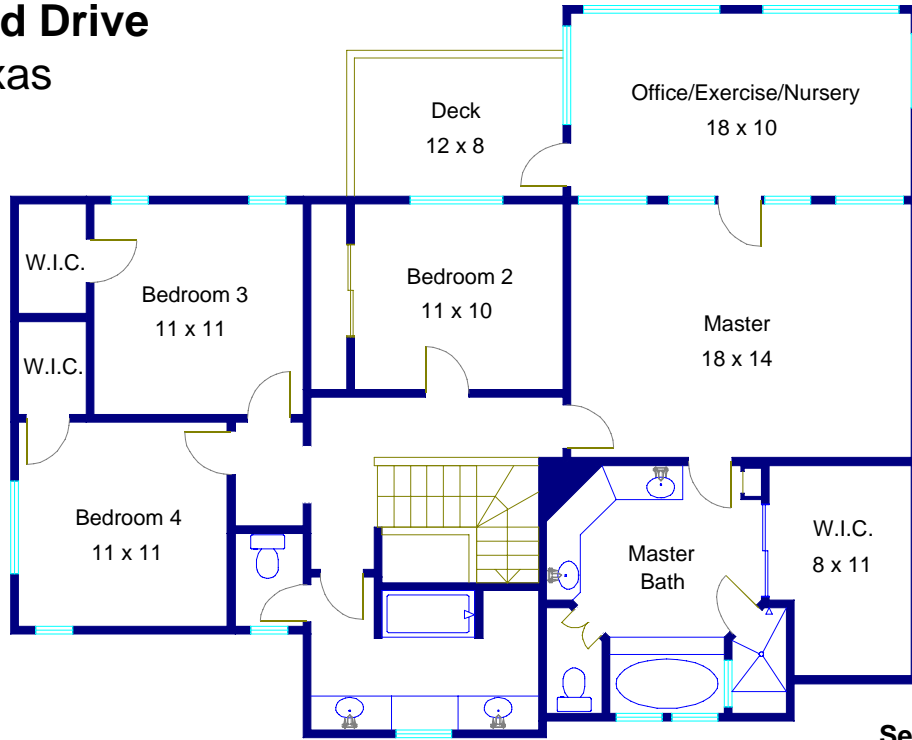

**5801 Sedgefield Drive**  
Austin, Texas

Note: This floor plan is an artistic rendering only. All dimensions are approximate. **Floor Plan Graphics and Betty Hood Real Estate LLC make no representation or warranty as to this renderings accuracy and no measurements or dimensions should be relied upon without independent verification.**