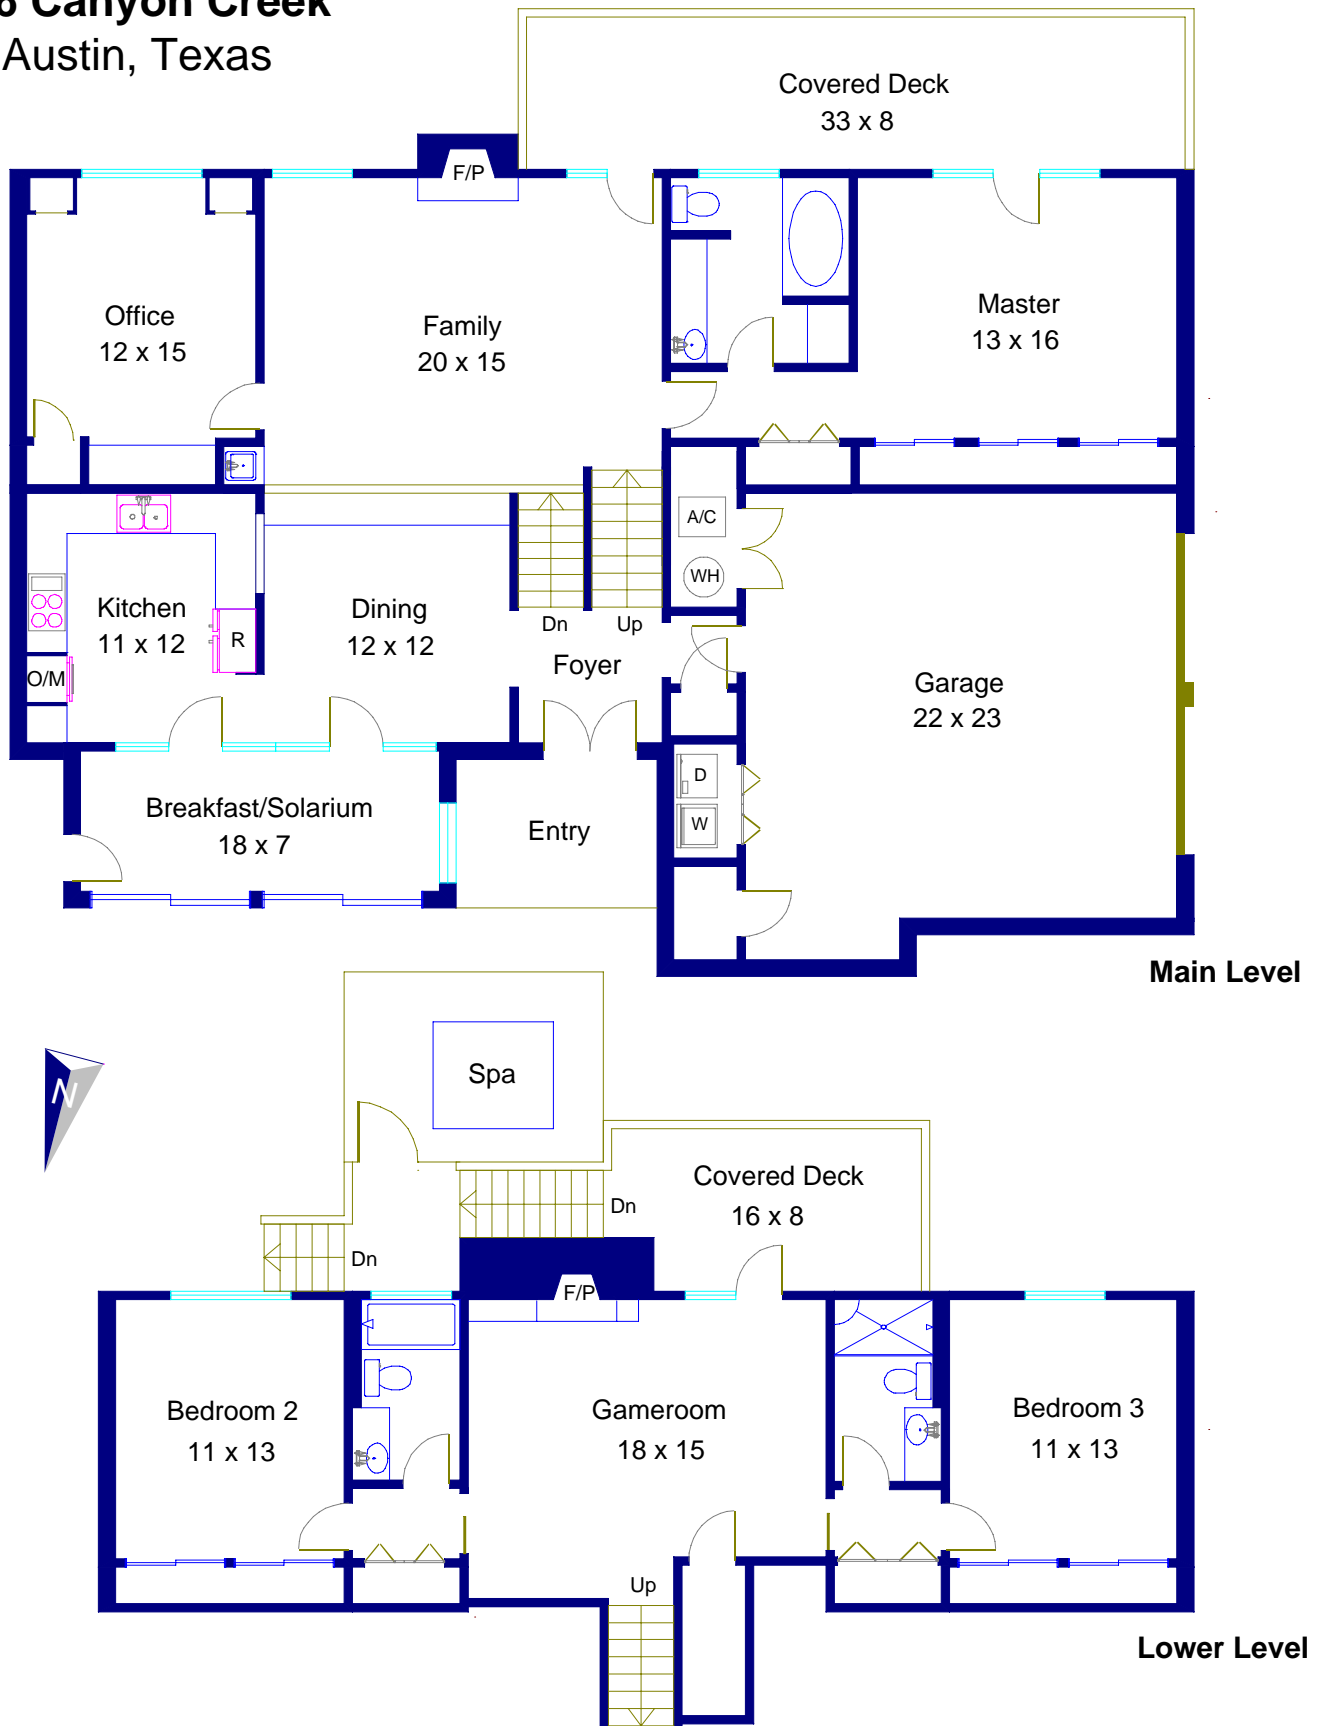

806 Canyon Creek Austin, Texas

Note: This floor plan is an artistic rendering only. All dimensions are approximate.
Floor Plan Graphics and Betty Hood Real Estate LLC
 make no representation or warranty as to this rendering's accuracy
 and no measurements or dimensions should be relied upon without independent verification.