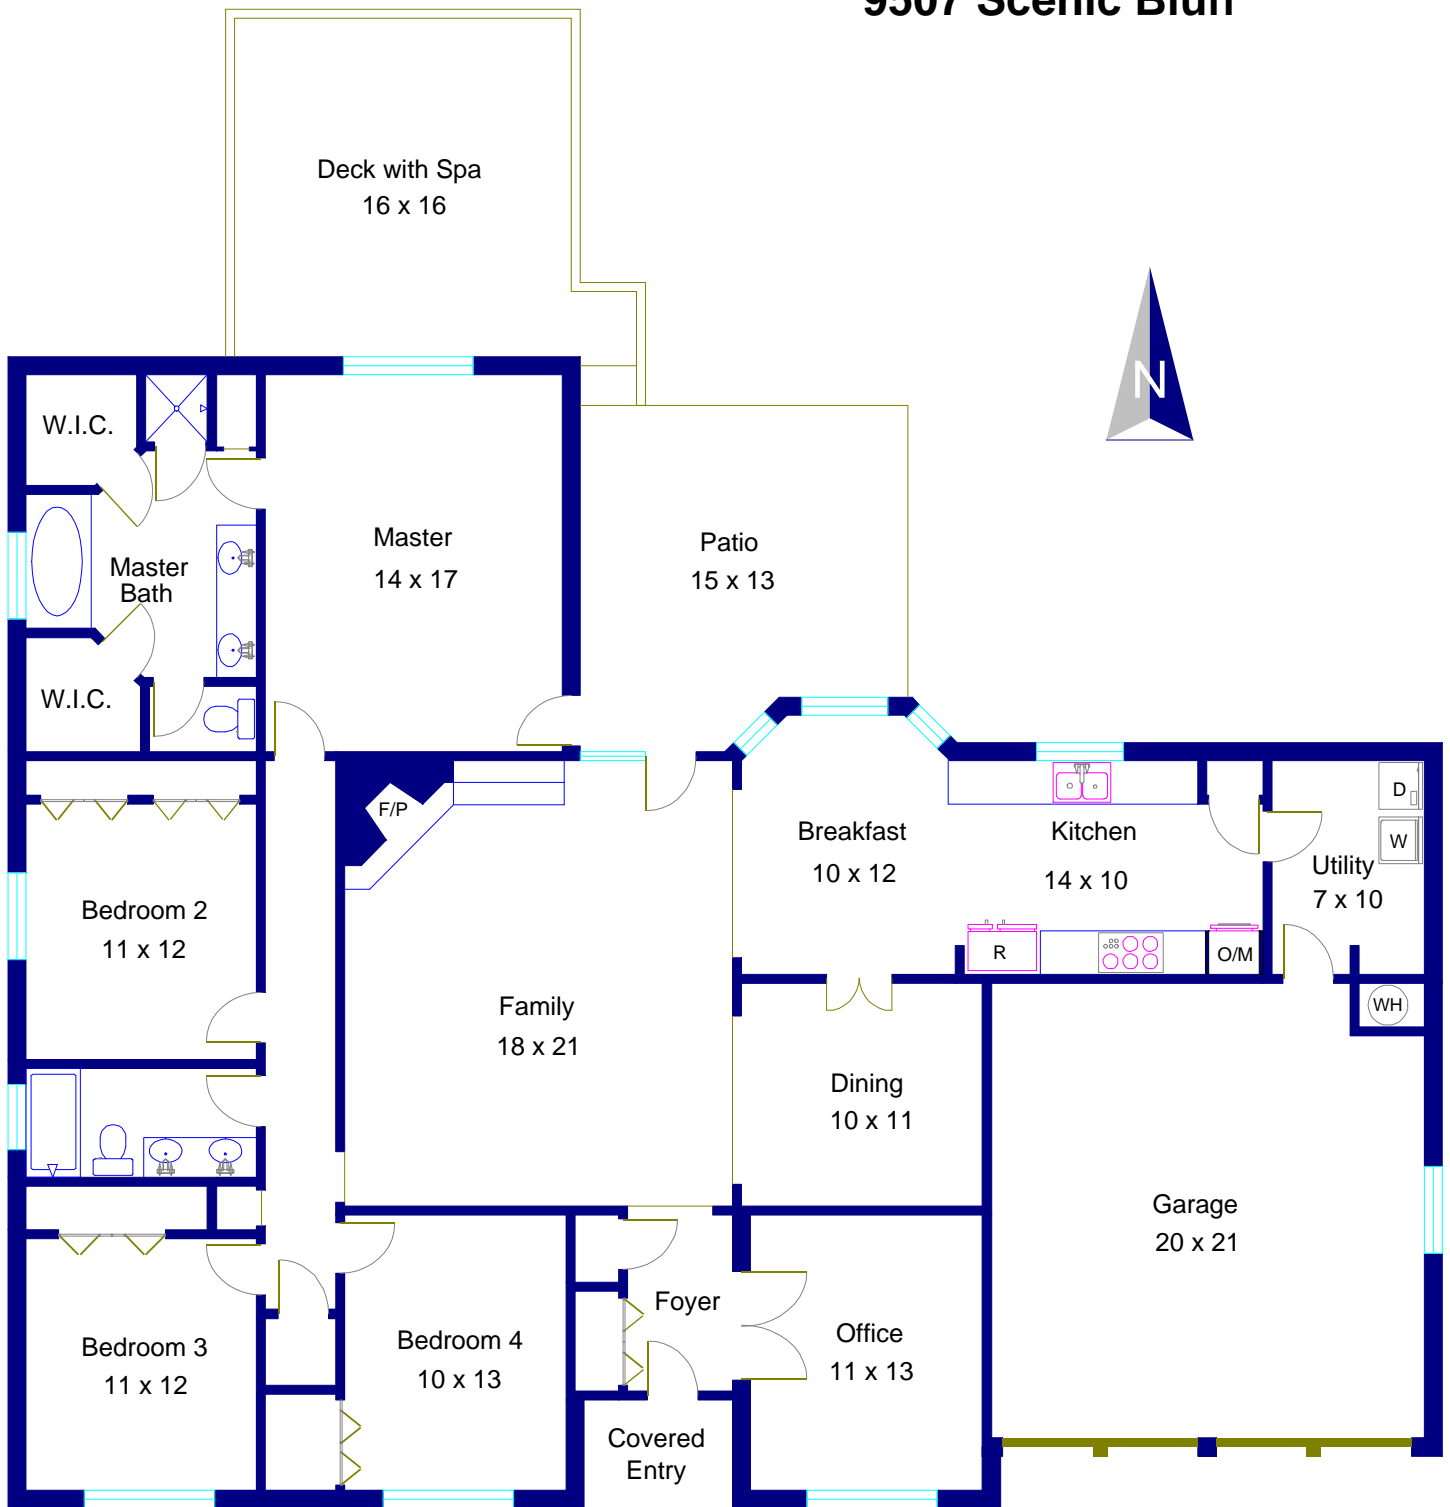

9507 Scenic Bluff

Note: This floor plan is an artistic rendering only. All dimensions are approximate.
Floor Plan Graphics and Betty Hood Real Estate LLC
make no representation or warranty as to this rendering's accuracy
and no measurements or dimensions should be relied upon without independent verification.